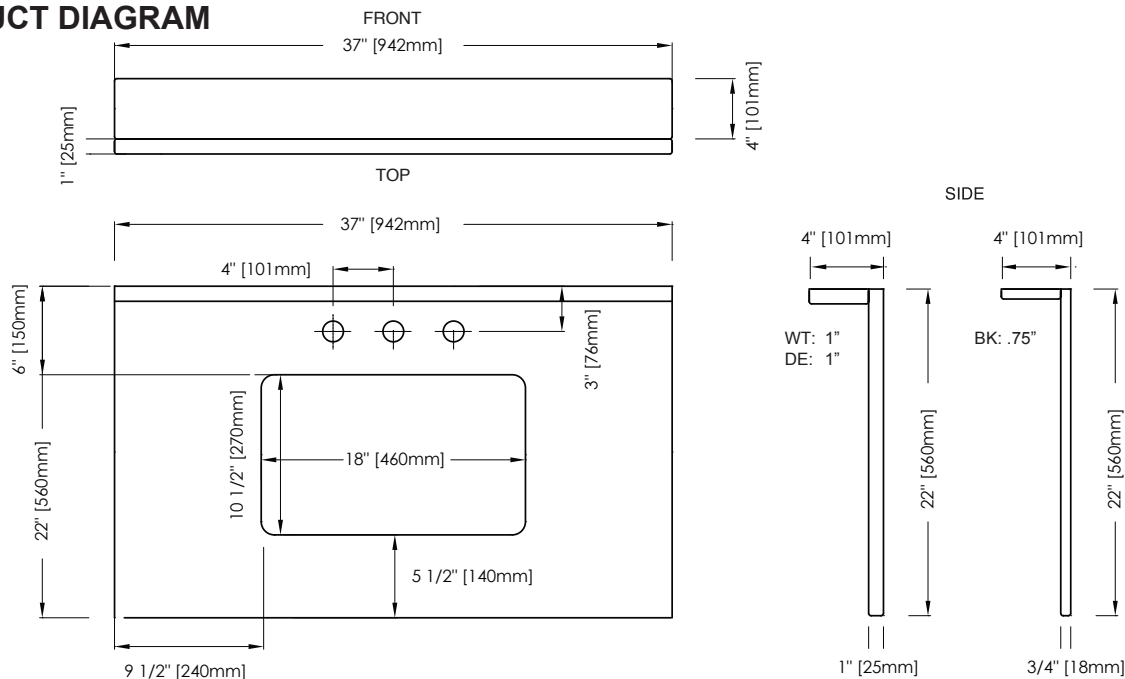

PRODUCT DIAGRAM

Clean the vanity top with a soft cloth and a mild cleanser.