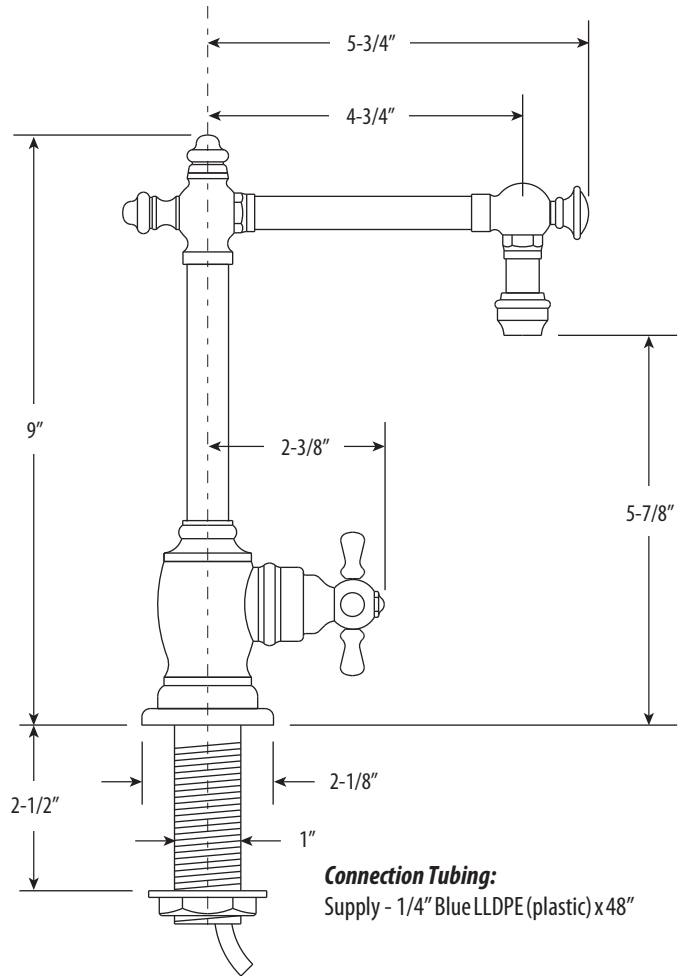

TOWSON COLD ONLY FILTRATION FAUCET SPECS - CROSS HANDLE

Model # 1750C

PRODUCT DESCRIPTION

- Cold filtered water on demand.
- For use with Waterstone Filtration System.
- Adds convenience to any kitchen.
- Part of the Towson Traditional Suite.
- Straight spout with 4-3/4" reach.
- Spout swivels 360 degrees.
- Single cross handle.
- Compatible with reverse osmosis filtration systems.
- 1/4 turn ceramic disk valve cartridges.
- 1.1 gpm maximum flow rate.
- Solid brass construction.
- Lifetime Functional Warranty.
- Made in America.

CODES/STANDARDS APPLICABLE

Specified model meets or exceeds the following:

- ASME A112.18.1
- CSA B125.1
- NSF 61, 372
- CALGreen

- Max Counter Thickness 2-1/2"
- Install Hole Size 1-3/8"

Connection Tubing:

Supply - 1/4" Blue LLDPE (plastic) x 48"

DIMENSIONS MAY VARY AND ARE SUBJECT TO CHANGE. NO RESPONSIBILITY IS ASSUMED FOR USE OF SUPERCEDED OR VOIDED DATA

AVAILABLE IN 30 FINISHES + SOLID STAINLESS STEEL