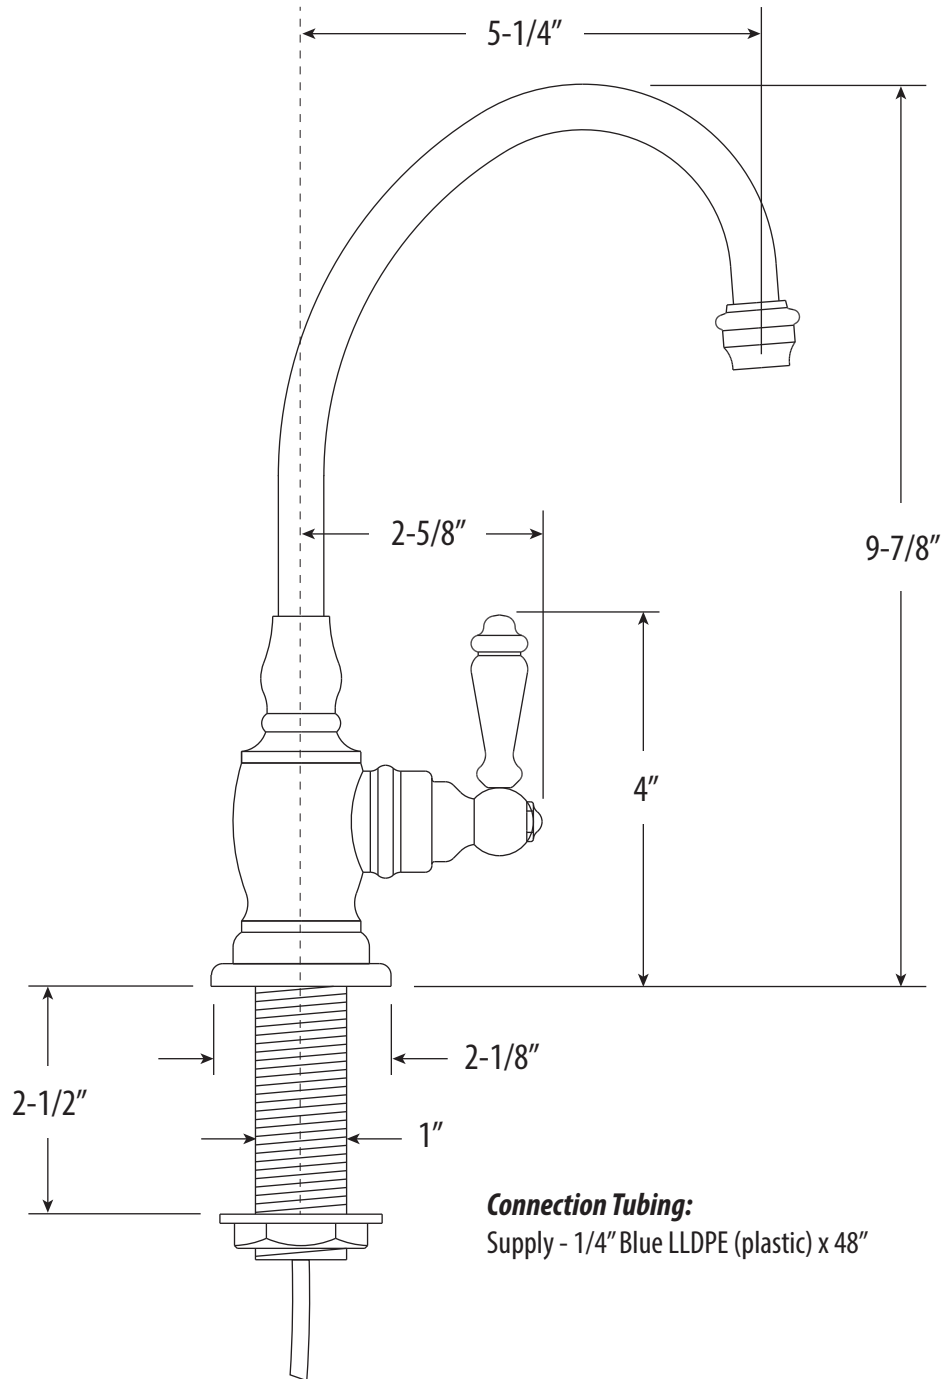

HAMPTON GOLD ONLY FILTRATION FAUCET / LEVER HANDLE

1200C

- MAX COUNTER THICKNESS 2-1/2"
- INSTALL HOLE SIZE ADAPTABLE UP TO 1-3/8"

DIMENSIONS MAY VARY AND ARE SUBJECT TO CHANGE. NO RESPONSIBILITY IS ASSUMED FOR USE OF SUPERCEDED OR VOIDED DATA