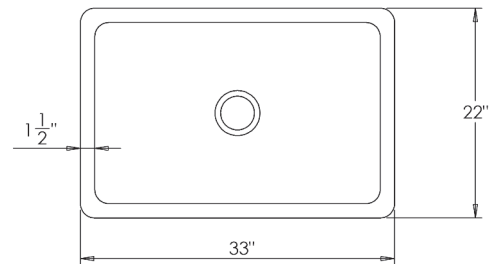

NOTE: due to size variations, final cabinet and countertop construction should be done with the sink on hand.

- Approx 300lbs.

- cUPC listed.

NOTE: Our basalt material has some non-structural inclusions that appear as thin white lines in the stone. If this is not acceptable to your client, please choose another material.

TOP VIEW

FRONT VIEW

SIDE VIEW