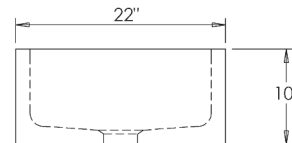

NOTE: due to size variations, final cabinet and countertop construction should be done with the sink on hand.

- Approx 300lbs.

- cUPC listed.

NOTE: Our basalt material has some non-structural inclusions that appear as thin white lines in the stone. If this is not acceptable to your client, please choose another material.

TOP VIEW

FRONT VIEW

SIDE VIEW