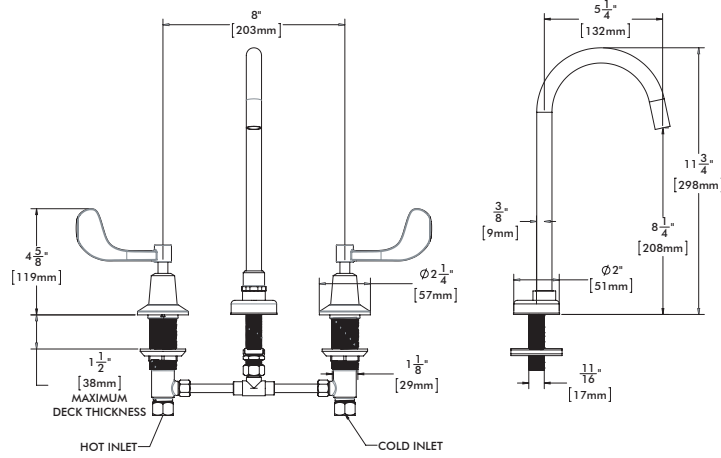

FEATURES:

- Polished chrome plated widespread gooseneck lavatory faucet with 1/4 turn ceramic cartridges.
- 8 in. fixed centers with rigid copper tee connection.
- Accommodates installations up to 1 1/2 in. thick.
- Lead-free brass widespread faucet with 5-1/4 in. deep spread gooseneck spout, rigid or swivel.
- Vandal-resistant 4 in. wrist blade handles with color-coded indexes.
- Vandal-resistant water conserving flow control reduces flow to 0.5 gpm (1.89 L/min) (SC-3004-LD & SC-3004-8-LD).
- No drain assembly.

COMPLIANCE:

- ASME A112.18.1/CSA B125.1 certified
- NSF 61 certified
- NSF 372 certified

FINISH:

PC

ADD-ONS:

- Cross handle kit: 2 chrome plated metal handles, 2 screws, red & blue index buttons
- 4in. wrist blade handle kit: 2 chrome plated brass handles, 2 screws, 2 lock washers, red & blue index buttons
- 0.5 gpm Boca spray outlet & 1.5 gpm laminar flow outlet kit (except SC-3004-FC-LD)
- Flex hose kit: 2 stainless steel hoses & 1 widespread hose tee
- Strainer drain with flat chrome plated brass strainer plate
- Push Pop-Up Drain in chrome plated brass
- 1.2 gpm laminar flow outlet (except SC-3004-FC-LD)
- 1.2 gpm aerator (except SC-3004-FC-LD)

❑ A-HOSES

❑ S-3440

❑ S-3470

❑ A-ELF

❑ A-EA12

SC-3004-FC-LD

SC-3004-LD-E

SC-3004-8-LD-E