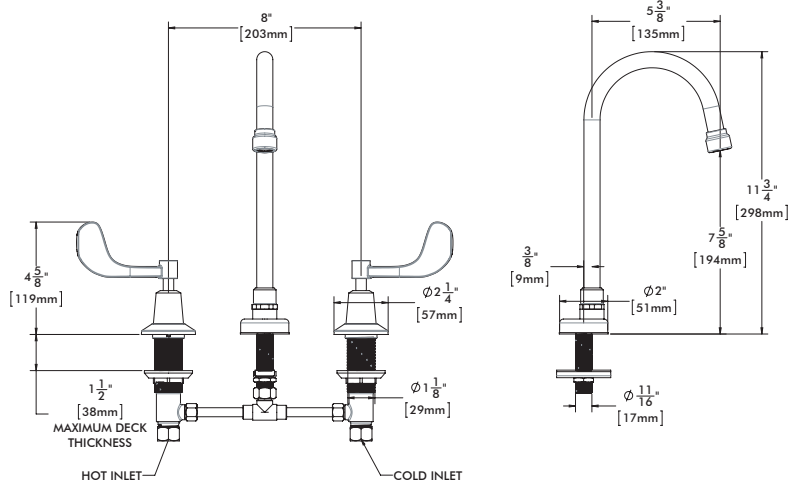

FEATURES:

- Polished chrome plated widespread gooseneck lavatory faucet with 1/4 turn ceramic cartridges.
- 8 in. fixed centers with rigid copper tee connection.
- Accommodates installations up to 1 1/2 in. thick.
- Lead-free brass widespread faucet with 5-1/4 in. deep spread gooseneck spout, rigid or swivel.
- Vandal-resistant 4 in. wrist blade handles with color-coded indexes.
- Vandal-resistant water conserving flow control reduces flow to 0.5 gpm (1.89 L/min) (SC-3004-LD & SC-3004-8-LD).
- No drain assembly.

COMPLIANCE:

- ASME A112.18.1/CSA B125.1 certified
- NSF 61 certified
- NSF 372 certified

FINISH:

PC

ADD-ONS:

- Cross handle kit: 2 chrome plated metal handles, 2 screws, red & blue index buttons
- 4in. wrist blade handle kit: 2 chrome plated brass handles, 2 screws, 2 lock washers, red & blue index buttons
- 0.5 gpm Boca spray outlet & 1.5 gpm laminar flow outlet kit (except SC-3004-FC-LD)
- Flex hose kit: 2 stainless steel hoses & 1 widespread hose tee
- Strainer drain with flat chrome plated brass strainer plate
- Push Pop-Up Drain in chrome plated brass
- 1.2 gpm laminar flow outlet (except SC-3004-FC-LD)
- 1.2 gpm aerator (except SC-3004-FC-LD)

❑ A-HOSES

❑ S-3440

❑ S-3470

❑ A-ELF

❑ A-EA12

SC-3004-FC-LD

SC-3004-LD-E

SC-3004-8-LD-E