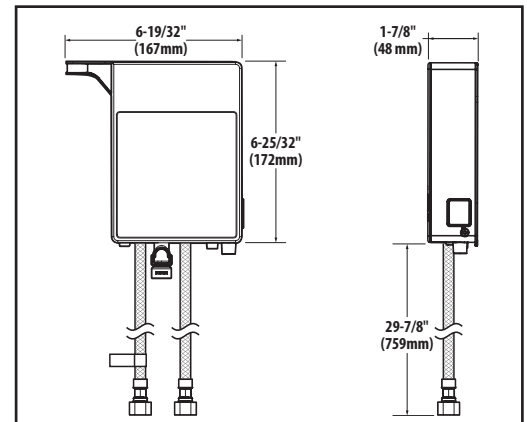

MOEN™

Paterson™ Single Handle High Arc Pulldown Kitchen Faucet

Models: S72003EV2 series

NOTE: THIS FAUCET IS DESIGNED TO BE INSTALLED THROUGH 1 HOLE, 1-1/2" (38mm) MIN. DIA.

Close up view of Control Box

Battery Holder