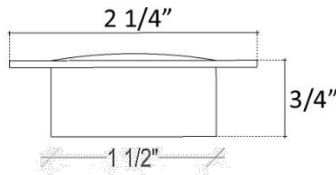

D004

GRID STRAINER: DAISY

DETAILS

Materials: Brass Construction
Plated Finishes: [DB | WC | PN | SN]
Living Finishes: [AB | VB | PB | UB]
Grid Strainer
Non-Overflow
Cannot be used with decorative drains

DRAIN SIZE

1.5" Standard Lavatory Drain

AVAILABLE FINISHES

	AB	Antique Bronze
	VB	Vintage Brass
	UB	Satin Unlacquered Brass
	PB	Polished Unlacquered Brass
	DB	Dark Bronze
	WC	Weathered Copper
	SN	Satin Nickel
	PN	Polished Nickel

INSTALLATION

We recommend consulting a professional if you are unfamiliar with installing bathroom fixtures and plumbing. Linkasink accepts no liability for any damage to the floor, walls, plumbing, or personal injury during installation.

CARE

Use mild soap and water for everyday cleaning. Avoid any harsh abrasives, chemicals, and acidic cleaning products. A paste wax may be applied periodically to protect the finish and help with water spotting.

WARRANTY

Linkasink warranties our product to be free from manufacturing defect for the life of the product. Warranty does not cover improper care, neglect or abuse.

DIMENSIONS WILL VARY

DO NOT use this sheet as a guide for countertop cuts. Due to the handmade nature of each product, templates are not provided.