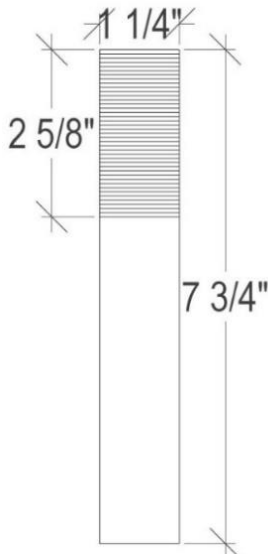

D004

GRID STRAINER: DAISY

DETAILS

Materials: Brass Construction
Plated Finishes: [DB | WC | PN | SN]
Living Finishes: [AB | VB | PB | UB]
Grid Strainer
Non-Overflow
Cannot be used with decorative drains

DRAIN SIZE

1.5" Standard Lavatory Drain

AVAILABLE FINISHES

	AB	Antique Bronze
	VB	Vintage Brass
	UB	Satin Unlacquered Brass
	PB	Polished Unlacquered Brass
	DB	Dark Bronze
	WC	Weathered Copper
	SN	Satin Nickel
	PN	Polished Nickel

INSTALLATION

We recommend consulting a professional if you are unfamiliar with installing bathroom fixtures and plumbing. Linkasink accepts no liability for any damage to the floor, walls, plumbing, or personal injury during installation.

CARE

Use mild soap and water for everyday cleaning. Avoid any harsh abrasives, chemicals, and acidic cleaning products. A paste wax may be applied periodically to protect the finish and help with water spotting.

WARRANTY

Linkasink warranties our product to be free from manufacturing defect for the life of the product. Warranty does not cover improper care, neglect or abuse.

DIMENSIONS WILL VARY

DO NOT use this sheet as a guide for countertop cuts. Due to the handmade nature of each product, templates are not provided.