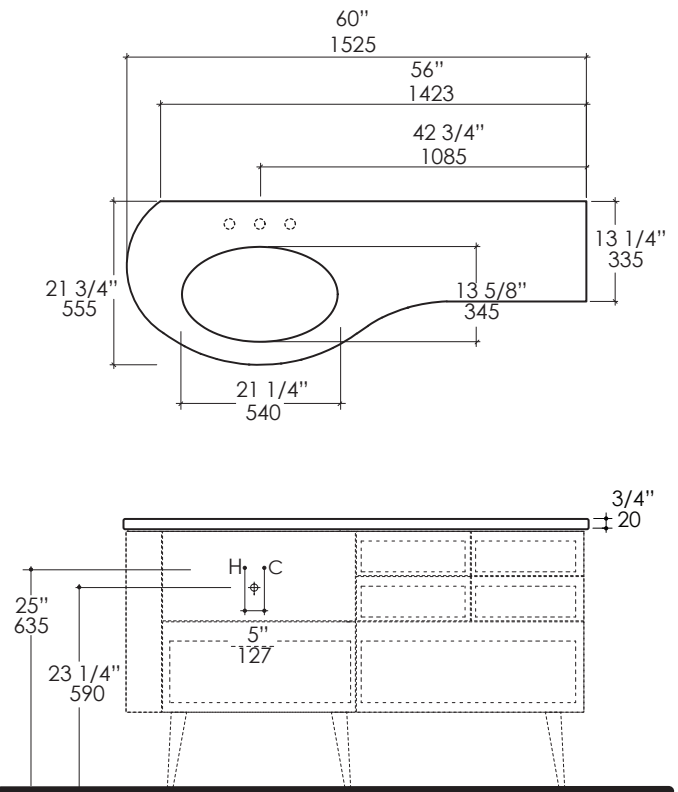

Flou Countertop Item #MB123T

Features:

- Stone countertop for single vanity MB123, with a cut-out for lavatory 33LA
- DX lavatory on the left
- SX lavatory on the right

Recommended Accessories:

- Item #MB123: Free-standing wooden vanity with drawers
- Item #33LA: Under-counter lavatory in porcelain

Faucet Hole Options:

- 00 - None
- 01 - One - centered behind the sink
- 02 - Two, center and right - centered behind the sink
- 03 - Three in 8" spread - centered behind the sink

Finish Options:

STONE

- WH - Bianco
- LN - Linac
- SL - Athens
- BN - Storm

QUARTZ

- PR - Puro
- FS - Fossil
- AH - Ash
- CA - Crema

SOLID SURFACE

- SW - Snow
- NN - Linen

Product Specifications:

Notes:

Drawings provided herein are meant to give the user an idea of the product and are not made to scale. The size in inches is rounded up to the nearest 1/16". Slight variances can often occur with porcelain and woodwork. Therefore, LACAVA will not be held responsible for any cutouts, countertops, or furniture made without the actual product or template from LACAVA. Differences in color, grain, appearance and texture are inherent in all natural woodwork, and should be expected. Variances in these qualities are not deemed manufacturing defects, and will not be accepted as valid reasons to return or exchange any LACAVA woodwork. Plumbing specifications are only a guideline and may need to be altered based on the application.