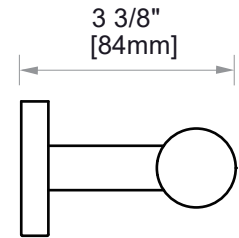

9400 SERIES (1.5"/35MM)

GRAB BAR 12"

8289412-35mm

PRODUCT NAME: GRAB BAR

SIZE: 12"

PRODUCT CODE: 8289412-35mm

MATERIAL: All-brass construction

STOCKED FINISHES:

NOTE: Dimensions and specifications are subject to change without notice.