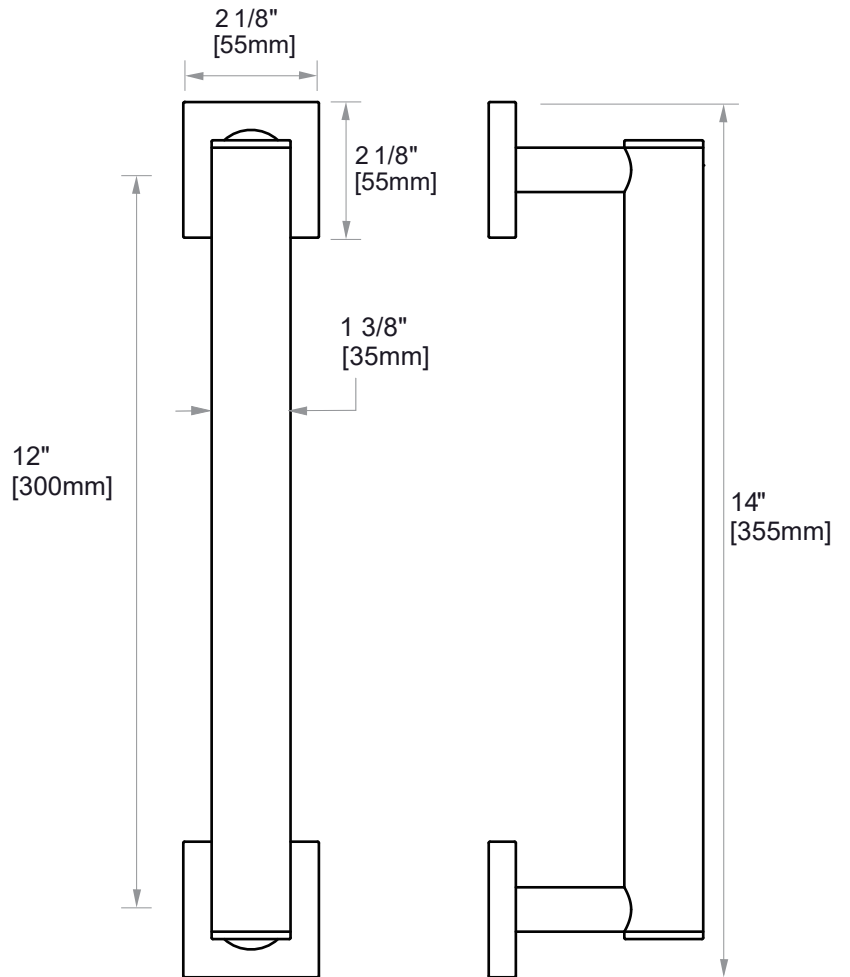

9400 SERIES (1.5"/35MM)

GRAB BAR 12"

8289412-35mm

PRODUCT NAME: GRAB BAR

SIZE: 12"

PRODUCT CODE: 8289412-35mm

MATERIAL: All-brass construction

STOCKED FINISHES:

NOTE: Dimensions and specifications are subject to change without notice.