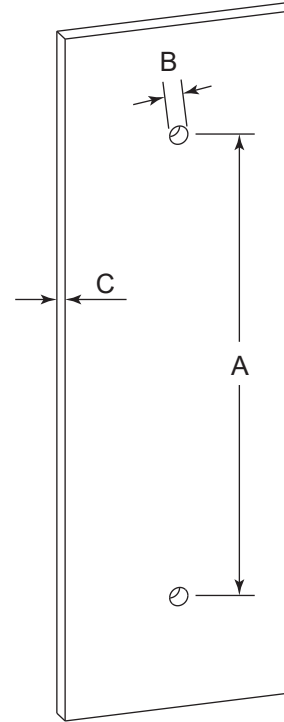

**HAMBURG
COLLECTION
SINGLE SHOWER
DOOR HANDLE
4407518**

PRODUCT NAME: SINGLE SHOWER DOOR HANDLE 18"

PRODUCT CODE: 4407518

MATERIAL: All-brass construction

KEY FEATURES: Transitional design.
Rectangular bold solid style.

NOTE: Dimensions and specifications are subject to change without notice.

HANDLES INFO

Components Included		
①	Handle	X1
②	Fixing Bracket	X2
③	Set Screw M5	X2

Mounting Kits Included		
	X1	Allen Key

GLASS INFO

Glass Hole C-C Distance		
A	6"/152mm	6" Shower Door Handle
	8"/203mm	8" Shower Door Handle
	12"/315mm	12" Shower Door Handle
	18"/457mm	18" Shower Door Handle
	24"/610mm	24" Shower Door Handle
	36"/914mm	36" Shower Door Handle
B	3/8"(10mm)	Glass Hole Diameter
C	6-12mm	Glass Thickness