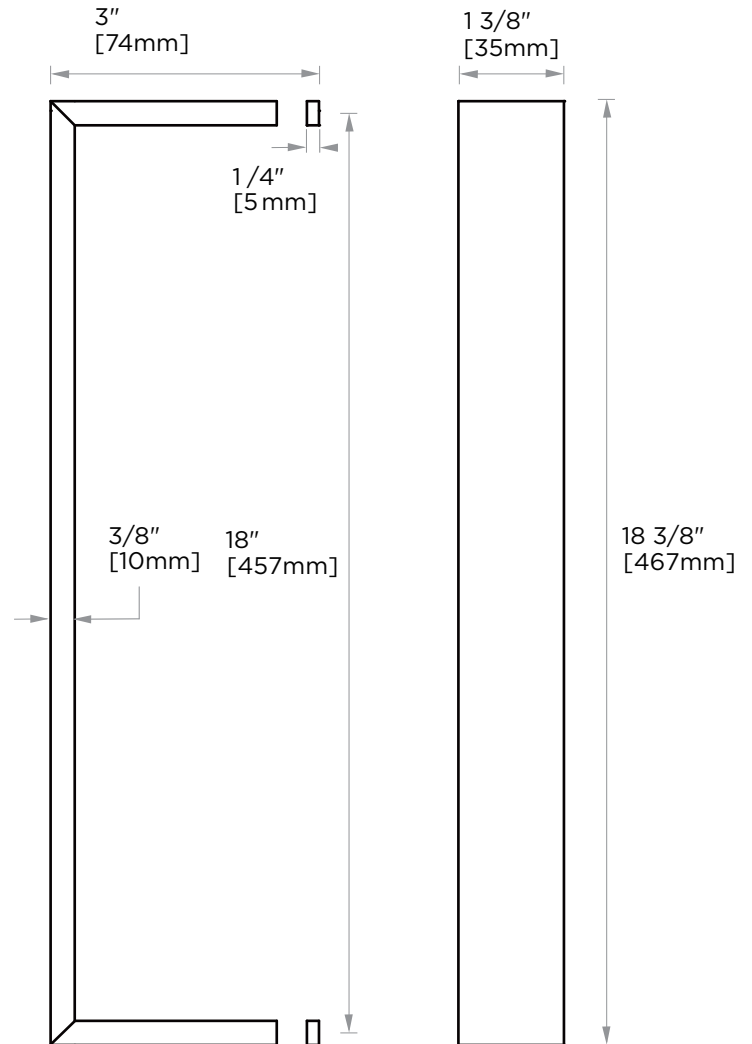

**HAMBURG
COLLECTION
SINGLE SHOWER
DOOR HANDLE
4407518**

PRODUCT NAME: SINGLE SHOWER DOOR HANDLE 18"

PRODUCT CODE: 4407518

MATERIAL: All-brass construction

KEY FEATURES: Transitional design.
Rectangular bold solid style.

NOTE: Dimensions and specifications are subject to change without notice.

HANDLES INFO

Components Included		
①	Handle	X1
②	Fixing Bracket	X2
③	Set Screw M5	X2

Mounting Kits Included		
	X1	Allen Key

GLASS INFO

Glass Hole C-C Distance		
A	6"/152mm	6" Shower Door Handle
	8"/203mm	8" Shower Door Handle
	12"/315mm	12" Shower Door Handle
	18"/457mm	18" Shower Door Handle
	24"/610mm	24" Shower Door Handle
	36"/914mm	36" Shower Door Handle
B	3/8"(10mm)	Glass Hole Diameter
C	6-12mm	Glass Thickness

* Can be used with extension kit for thicker doors

NOTE: Dimensions and specifications are subject to change without notice.