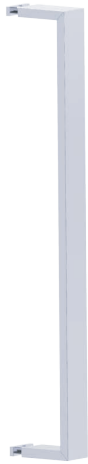

**HAMBURG
COLLECTION
SINGLE SHOWER
DOOR HANDLE
4407518**

PRODUCT NAME: SINGLE SHOWER DOOR HANDLE 18"

PRODUCT CODE: 4407518

MATERIAL: All-brass construction

KEY FEATURES: Transitional design.
Rectangular bold solid style.

STOCKED FINISHES:

- Polished Chrome (99)
- Brushed Nickel (81)
- Matte Black (48)

SPECIAL FINISHES AVAILABLE: Please see our website for full list samples

WARRANTY:
Lifetime Limited (Residential Use)
One Year (Commercial Use)

NOTE: Dimensions and specifications are subject to change without notice.

HANDLES INFO

Components Included		
①	Handle	X1
②	Fixing Bracket	X2
③	Set Screw M5	X2

Mounting Kits Included		
	X1	Allen Key

GLASS INFO

Glass Hole C-C Distance		
A	6"/152mm	6" Shower Door Handle
	8"/203mm	8" Shower Door Handle
	12"/315mm	12" Shower Door Handle
	18"/457mm	18" Shower Door Handle
	24"/610mm	24" Shower Door Handle
	36"/914mm	36" Shower Door Handle
B	3/8"(10mm)	Glass Hole Diameter
C	6-12mm	Glass Thickness