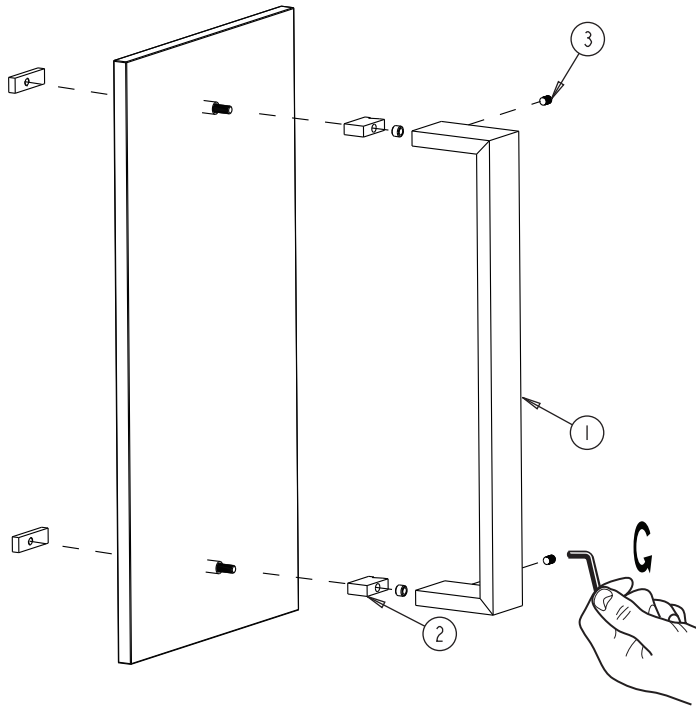

**HAMBURG
COLLECTION
SINGLE SHOWER
DOOR HANDLE
4407518**

PRODUCT NAME: SINGLE SHOWER DOOR HANDLE 18"

PRODUCT CODE: 4407518

MATERIAL: All-brass construction

KEY FEATURES: Transitional design.
Rectangular bold solid style.

NOTE: Dimensions and specifications are subject to change without notice.

HANDLES INFO

Components Included		
①	Handle	X1
②	Fixing Bracket	X2
③	Set Screw M5	X2

Mounting Kits Included		
	X1	Allen Key

GLASS INFO

Glass Hole C-C Distance		
A	6"/152mm	6" Shower Door Handle
	8"/203mm	8" Shower Door Handle
	12"/315mm	12" Shower Door Handle
	18"/457mm	18" Shower Door Handle
	24"/610mm	24" Shower Door Handle
	36"/914mm	36" Shower Door Handle
B	3/8"(10mm)	Glass Hole Diameter
C	6-12mm	Glass Thickness