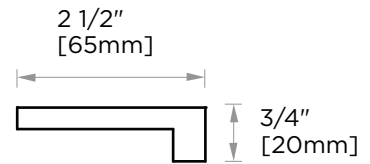

## NAPLES COLLECTION TOWEL BAR 30" 422300

**PRODUCT NAME:** TOWEL BAR 30"

**PRODUCT CODE:** 422300

**MATERIAL:** All-brass construction

**KEY FEATURES:** Contemporary design.  
Fine-lined yet bold in its  
thin and linear silhouette.