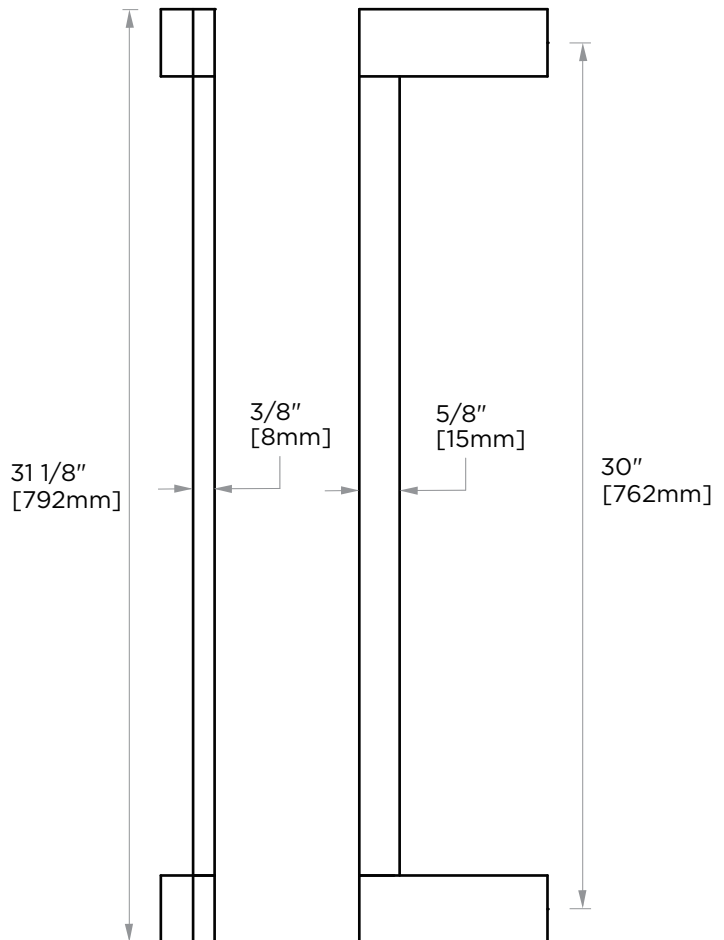

WARRANTY:

Lifetime Limited (Residential Use)
One Year (Commercial Use)

NOTE: Dimensions and specifications are subject to change without notice.