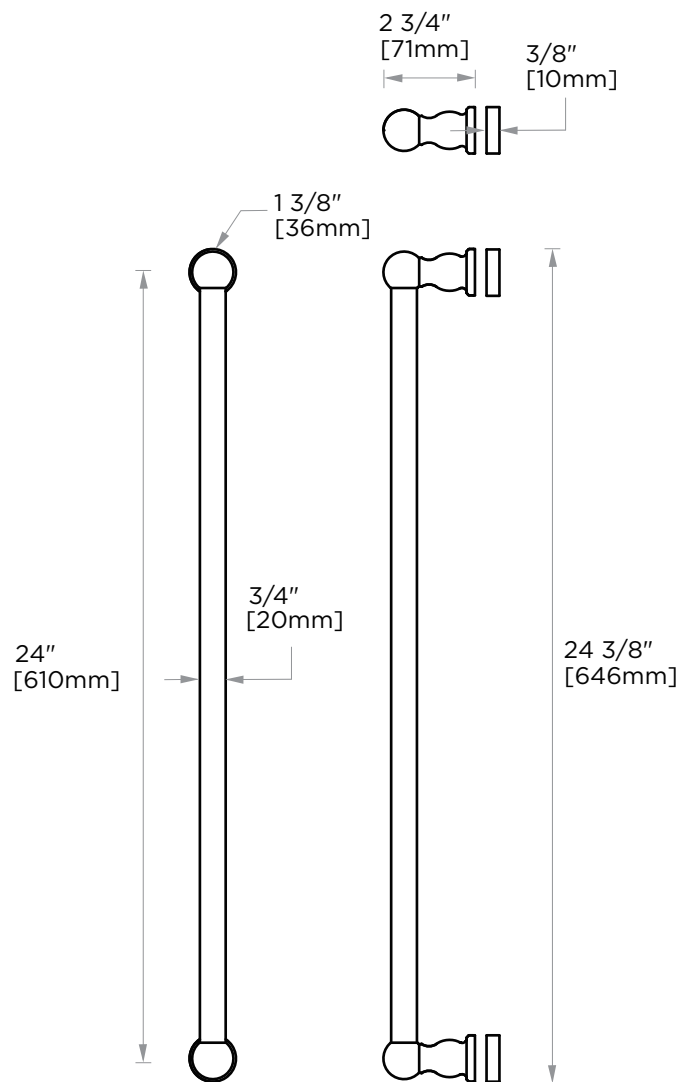

FLORENCE COLLECTION SINGLE SDH 24" 3227524

PRODUCT NAME: SINGLE SHOWER
DOOR HANDLE 24"

PRODUCT CODE: 3227524

MATERIAL: All-brass construction

KEY FEATURES: Traditional design.
Round and elegant style.

STOCKED FINISHES:

NOTE: Dimensions and specifications are subject to change without notice.

HANDLES INFO

Components Included		
①	Handle	X1
②	Set Screw M6	X2
③	Fixing Bracket	X2
④	Rubber Gasket	X4

Mounting Kits Included		
	X1	Allen Key

GLASS INFO

Glass Hole C-C Distance		
A	8"/203mm	8" Shower Door Handle
	12"/305mm	12" Shower Door Handle
	18"/457mm	18" Shower Door Handle
	24"/610mm	24" Shower Door Handle
	36"/914mm	36" Shower Door Handle
B	1/2" (12mm)	Glass Hole Diameter
C	6-12mm	Glass Thickness

* Can be used with extension kit for thicker doors

NOTE: Dimensions and specifications are subject to change without notice.