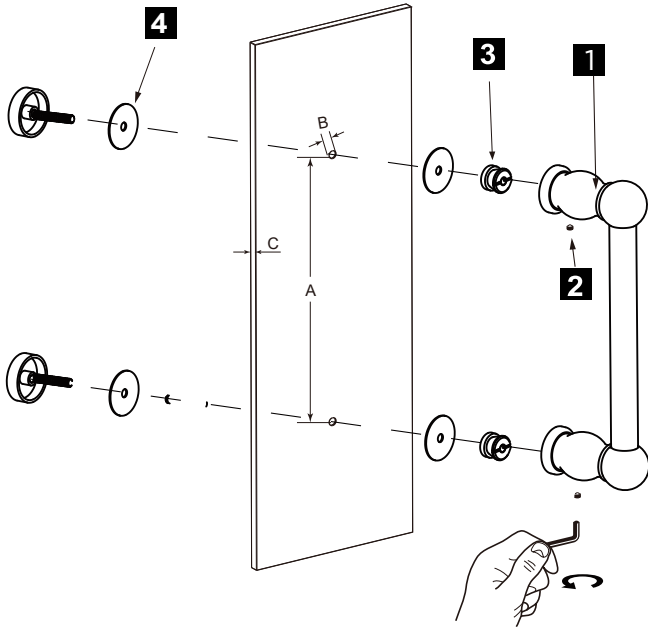

FLORENCE COLLECTION SINGLE SDH 24" 3227524

PRODUCT NAME: SINGLE SHOWER
DOOR HANDLE 24"

PRODUCT CODE: 3227524

MATERIAL: All-brass construction

KEY FEATURES: Traditional design.
Round and elegant style.

STOCKED FINISHES:

NOTE: Dimensions and specifications are subject to change without notice.

HANDLES INFO

Components Included		
①	Handle	X1
②	Set Screw M6	X2
③	Fixing Bracket	X2
④	Rubber Gasket	X4

Mounting Kits Included		
	X1	Allen Key

GLASS INFO

Glass Hole C-C Distance		
A	8"/203mm	8" Shower Door Handle
	12"/305mm	12" Shower Door Handle
	18"/457mm	18" Shower Door Handle
	24"/610mm	24" Shower Door Handle
	36"/914mm	36" Shower Door Handle
B	1/2" (12mm)	Glass Hole Diameter
C	6-12mm	Glass Thickness