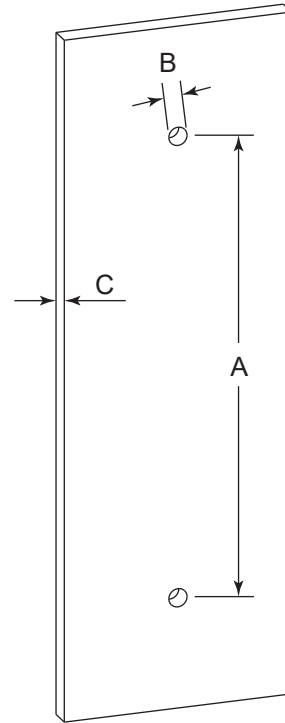

FLORENCE COLLECTION SINGLE SDH 24" 3227524

PRODUCT NAME: SINGLE SHOWER
DOOR HANDLE 24"

PRODUCT CODE: 3227524

MATERIAL: All-brass construction

KEY FEATURES: Traditional design.
Round and elegant style.

STOCKED FINISHES:

NOTE: Dimensions and specifications are subject to change without notice.

HANDLES INFO

Components Included		
①	Handle	X1
②	Set Screw M6	X2
③	Fixing Bracket	X2
④	Rubber Gasket	X4

Mounting Kits Included		
	X1	Allen Key

GLASS INFO

Glass Hole C-C Distance		
A	8"/203mm	8" Shower Door Handle
	12"/305mm	12" Shower Door Handle
	18"/457mm	18" Shower Door Handle
	24"/610mm	24" Shower Door Handle
	36"/914mm	36" Shower Door Handle
B	1/2" (12mm)	Glass Hole Diameter
C	6-12mm	Glass Thickness