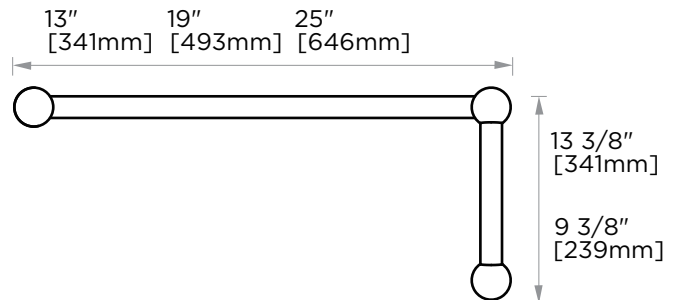

WARRANTY:

Lifetime Limited (Residential Use)
One Year (Commercial Use)

NOTE: Dimensions and specifications are subject to change without notice.