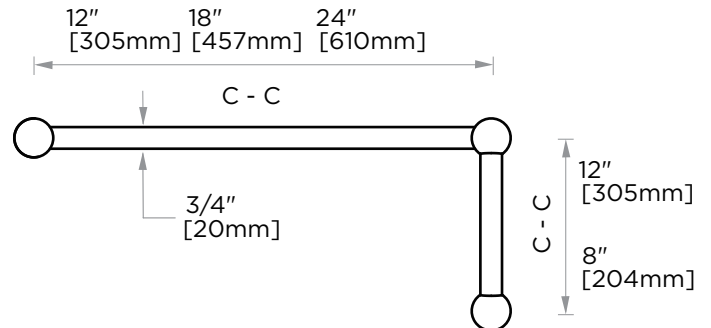

WARRANTY:

Lifetime Limited (Residential Use)
One Year (Commercial Use)

NOTE: Dimensions and specifications are subject to change without notice.