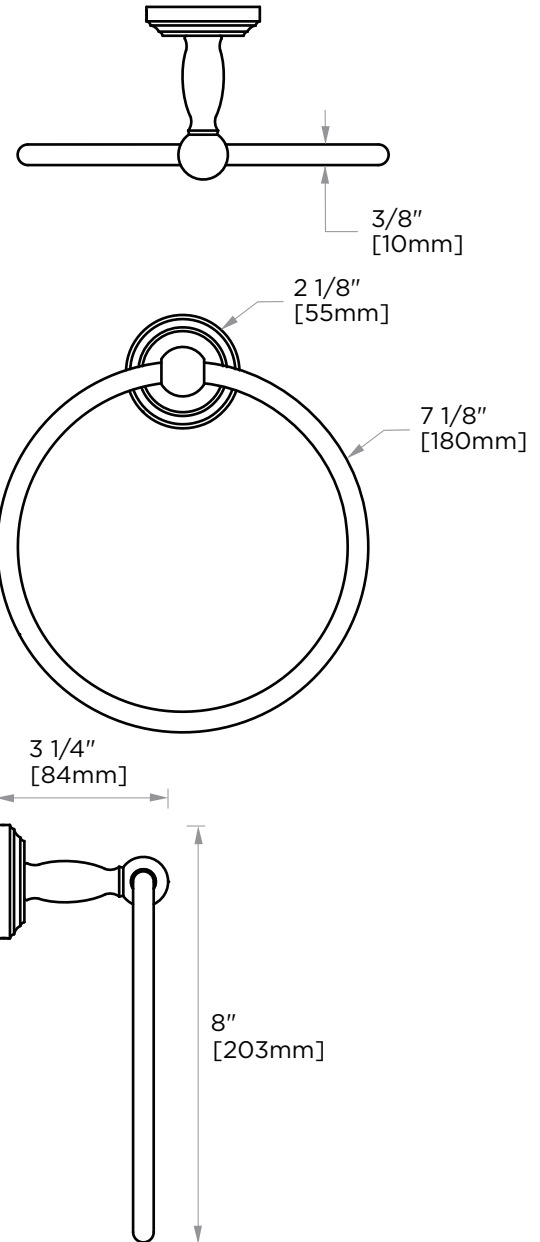

NOTE: Dimensions and specifications are subject to change without notice.