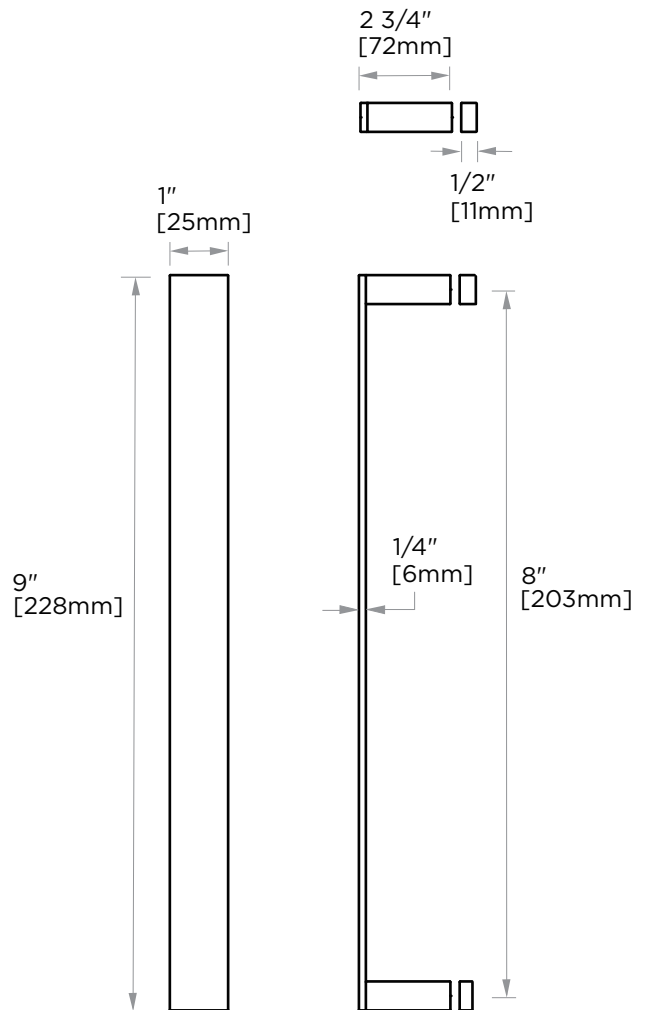

## MUNICH COLLECTION SINGLE SHOWER DOOR HANDLE 8" 2887508

**PRODUCT NAME:** SINGLE SHOWER DOOR HANDLE 8"

**PRODUCT CODE:** 2887508

**MATERIAL:** All-brass construction

**KEY FEATURES:** Contemporary design. Strong rectangular shapes, balanced by slender linear lines.

NOTE: Dimensions and specifications are subject to change without notice.

## HANDLES INFO

Components Included		
①	Handle	X1
②	Set Screw M6	X2
③	Fixing Bracket	X2
④	Rubber Gasket	X4

Mounting Kits Included		
	X1	Allen Key

## GLASS INFO

Glass Hole C-C Distance		
A	8"/203mm	8" Shower Door Handle
	12"/305mm	12" Shower Door Handle
	18"/457mm	18" Shower Door Handle
	24"/610mm	24" Shower Door Handle
	36"/914mm	36" Shower Door Handle
B	1/2" (12mm)	Glass Hole Diameter
C	6-12mm	Glass Thickness