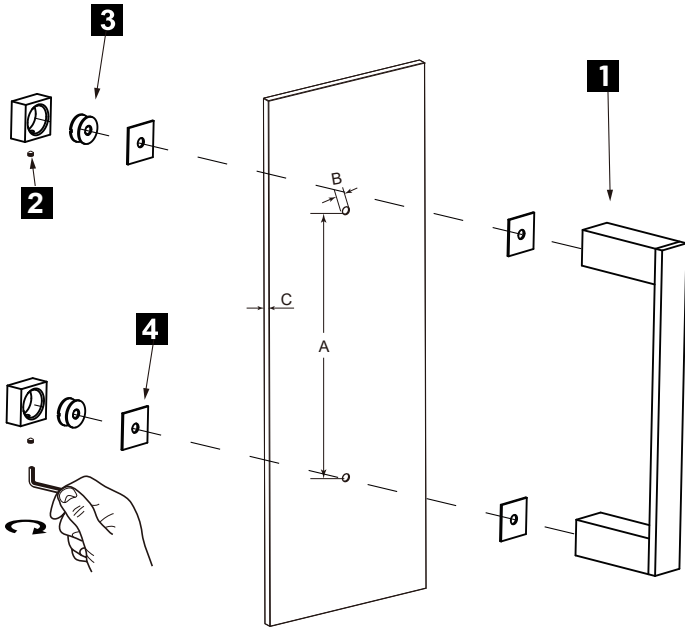

## MUNICH COLLECTION SINGLE SHOWER DOOR HANDLE 8" 2887508

**PRODUCT NAME:** SINGLE SHOWER DOOR HANDLE 8"

**PRODUCT CODE:** 2887508

**MATERIAL:** All-brass construction

**KEY FEATURES:** Contemporary design. Strong rectangular shapes, balanced by slender linear lines.

## HANDLES INFO

Components Included		
①	Handle	X1
②	Set Screw M6	X2
③	Fixing Bracket	X2
④	Rubber Gasket	X4

Mounting Kits Included		
	X1	Allen Key

## GLASS INFO

Glass Hole C-C Distance		
A	8"/203mm	8" Shower Door Handle
	12"/305mm	12" Shower Door Handle
	18"/457mm	18" Shower Door Handle
	24"/610mm	24" Shower Door Handle
	36"/914mm	36" Shower Door Handle
B	1/2" (12mm)	Glass Hole Diameter
C	6-12mm	Glass Thickness