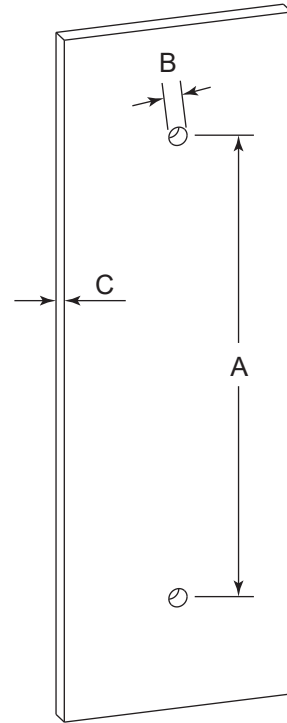

## MUNICH COLLECTION SINGLE SHOWER DOOR HANDLE 8" 2887508

**PRODUCT NAME:** SINGLE SHOWER DOOR HANDLE 8"

**PRODUCT CODE:** 2887508

**MATERIAL:** All-brass construction

**KEY FEATURES:** Contemporary design. Strong rectangular shapes, balanced by slender linear lines.

NOTE: Dimensions and specifications are subject to change without notice.

## HANDLES INFO

Components Included		
①	Handle	X1
②	Set Screw M6	X2
③	Fixing Bracket	X2
④	Rubber Gasket	X4

Mounting Kits Included		
	X1	Allen Key

## GLASS INFO

Glass Hole C-C Distance		
A	8"/203mm	8" Shower Door Handle
	12"/305mm	12" Shower Door Handle
	18"/457mm	18" Shower Door Handle
	24"/610mm	24" Shower Door Handle
	36"/914mm	36" Shower Door Handle
B	1/2" (12mm)	Glass Hole Diameter
C	6-12mm	Glass Thickness