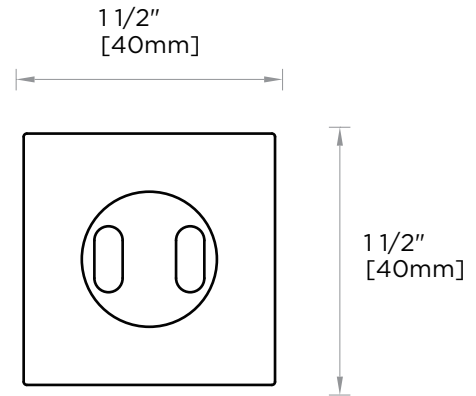

LISBON COLLECTION SMALL SQUARE ROSETTE 277SQSM

PRODUCT NAME: 277SQSM

PRODUCT CODE: 277SQSM

MATERIAL: All-brass construction

KEY FEATURES: Contemporary design.
Round and linear geometries.
Sleek modern aesthetic.

NOTE: Dimensions and specifications are subject to change without notice.