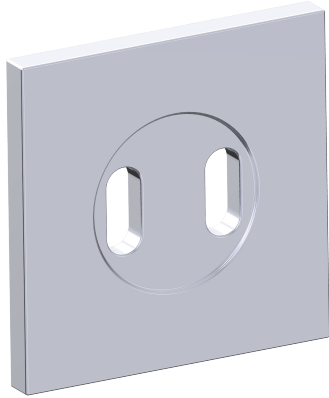

LISBON COLLECTION SMALL SQUARE ROSETTE 277SQSM

PRODUCT NAME: 277SQSM

PRODUCT CODE: 277SQSM

MATERIAL: All-brass construction

KEY FEATURES: Contemporary design.
Round and linear geometries.
Sleek modern aesthetic.