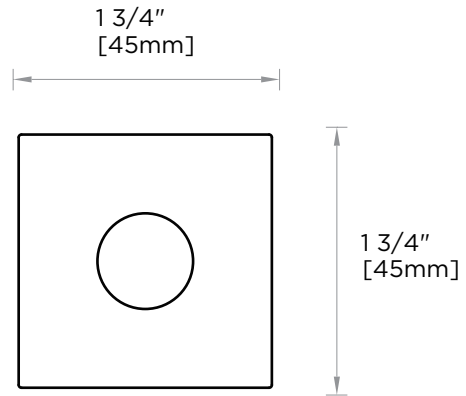

LISBON COLLECTION LARGE SQUARE ROSETTE 277SQLG

PRODUCT NAME: 277SQLG

PRODUCT CODE: 277SQLG

MATERIAL: All-brass construction

KEY FEATURES: Contemporary design.
Round and linear geometries.
Sleek modern aesthetic.

NOTE: Dimensions and specifications are subject to change without notice.