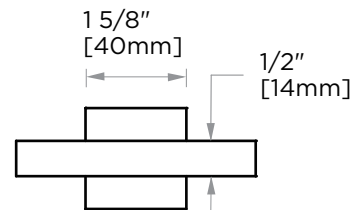

MADRID COLLECTION TOILET BRUSH SET 262610

PRODUCT NAME: TOILET BRUSH SET

PRODUCT CODE: 262610

MATERIAL: All-brass construction

KEY FEATURES: Contemporary design.
Simple and straight forward lines.
Strong linear silhouette.

NOTE: Dimensions and specifications are subject to change without notice.