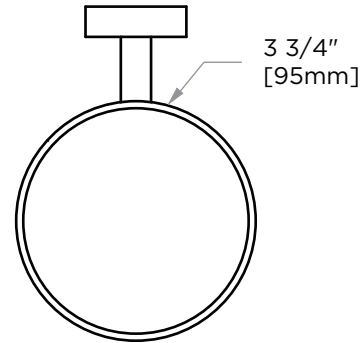

MADRID COLLECTION TOILET BRUSH SET 262610

PRODUCT NAME: TOILET BRUSH SET

PRODUCT CODE: 262610

MATERIAL: All-brass construction

KEY FEATURES: Contemporary design.
Simple and straight forward lines.
Strong linear silhouette.

NOTE: Dimensions and specifications are subject to change without notice.