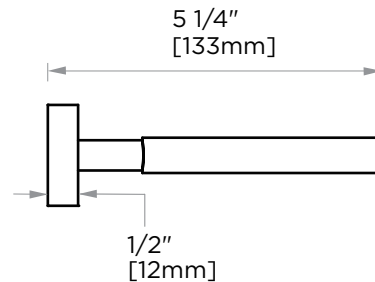

MADRID COLLECTION TOILET BRUSH SET 262610

PRODUCT NAME: TOILET BRUSH SET

PRODUCT CODE: 262610

MATERIAL: All-brass construction

KEY FEATURES: Contemporary design.
Simple and straight forward lines.
Strong linear silhouette.

NOTE: Dimensions and specifications are subject to change without notice.