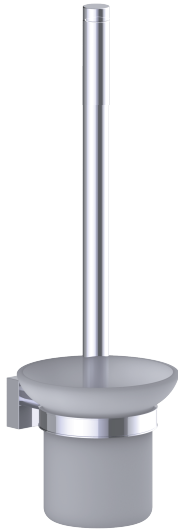

MADRID COLLECTION TOILET BRUSH SET 262610

PRODUCT NAME: TOILET BRUSH SET

PRODUCT CODE: 262610

MATERIAL: All-brass construction

KEY FEATURES: Contemporary design.
Simple and straight forward lines.
Strong linear silhouette.

STOCKED FINISHES:

- Polished Chrome (99)
- Brushed Nickel (81)
- Polished Nickel (68)

SPECIAL FINISHES AVAILABLE: 26 options available.
Please see our website for full list samples

WARRANTY:

Lifetime Limited (Residential Use)
One Year (Commercial Use)