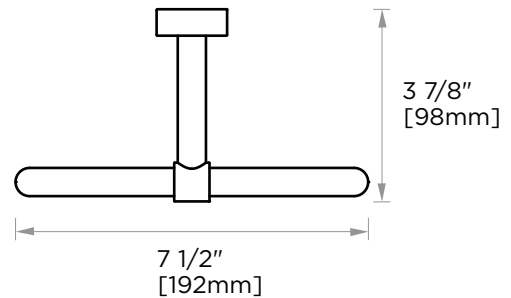

MADRID COLLECTION TOWEL RING 262460

PRODUCT NAME: TOWEL RING

PRODUCT CODE: 262460

MATERIAL: All-brass construction

KEY FEATURES: Contemporary design.
Simple and straight forward lines.
Strong linear silhouette.

NOTE: Dimensions and specifications are subject to change without notice.