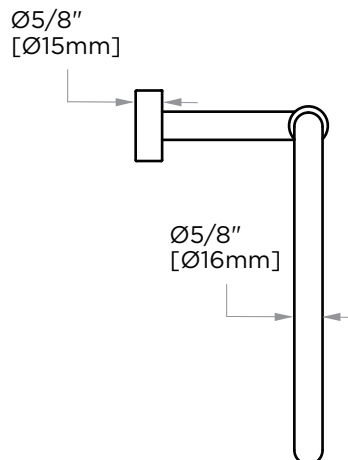

MADRID COLLECTION TOWEL RING 262460

PRODUCT NAME: TOWEL RING

PRODUCT CODE: 262460

MATERIAL: All-brass construction

KEY FEATURES: Contemporary design.
Simple and straight forward lines.
Strong linear silhouette.

NOTE: Dimensions and specifications are subject to change without notice.