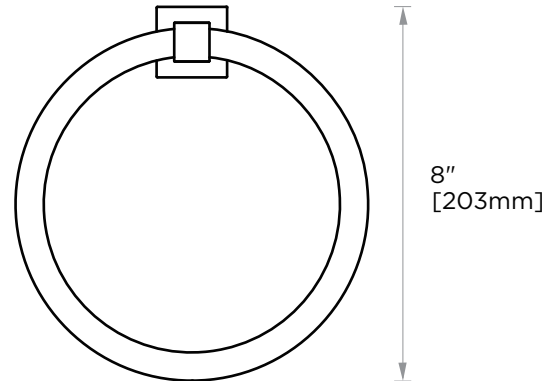

NOTE: Dimensions and specifications are subject to change without notice.