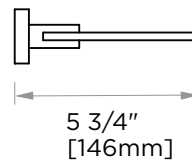

LONDON COLLECTION GLASS SHELF 248671

PRODUCT NAME: GLASS SHELF

PRODUCT CODE: 248671

MATERIAL: All-brass construction

KEY FEATURES: Contemporary design.
Sleek rectangular shapes offset
by strong squared anchors.

NOTE: Dimensions and specifications are subject to change without notice.