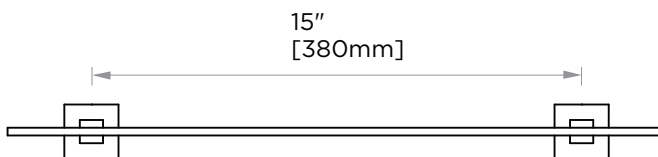

LONDON COLLECTION GLASS SHELF 248671

PRODUCT NAME: GLASS SHELF

PRODUCT CODE: 248671

MATERIAL: All-brass construction

KEY FEATURES: Contemporary design.
Sleek rectangular shapes offset
by strong squared anchors.