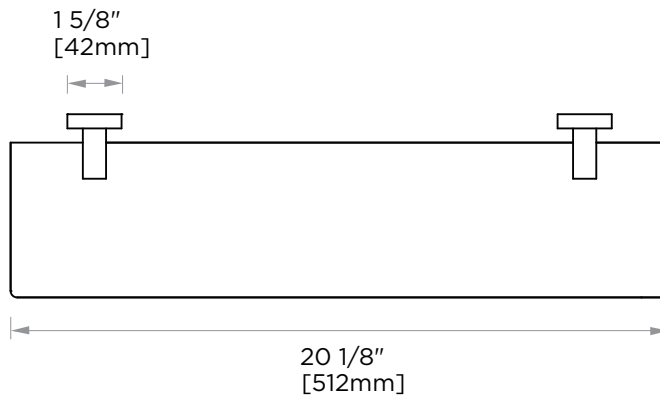

LONDON COLLECTION GLASS SHELF 248671

PRODUCT NAME: GLASS SHELF

PRODUCT CODE: 248671

MATERIAL: All-brass construction

KEY FEATURES: Contemporary design.
Sleek rectangular shapes offset
by strong squared anchors.

NOTE: Dimensions and specifications are subject to change without notice.