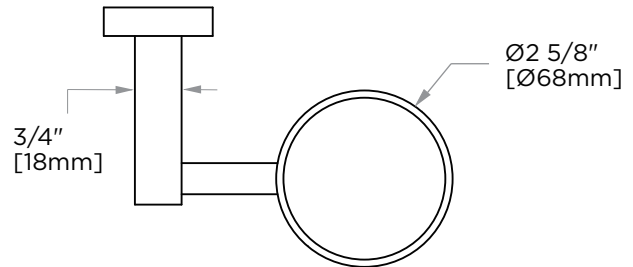

LONDON COLLECTION
TUMBLER WITH
HOLDER
248660

PRODUCT NAME: TUMBLER WITH HOLDER

PRODUCT CODE: 248660

MATERIAL: All-brass construction

KEY FEATURES: Contemporary design. Sleek rectangular shapes offset by strong squared anchors.

NOTE: Dimensions and specifications are subject to change without notice.