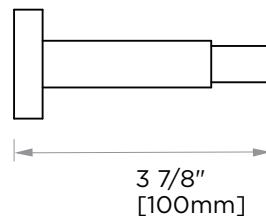

LONDON COLLECTION
TUMBLER WITH
HOLDER
248660

PRODUCT NAME: TUMBLER WITH HOLDER

PRODUCT CODE: 248660

MATERIAL: All-brass construction

KEY FEATURES: Contemporary design. Sleek rectangular shapes offset by strong squared anchors.

NOTE: Dimensions and specifications are subject to change without notice.