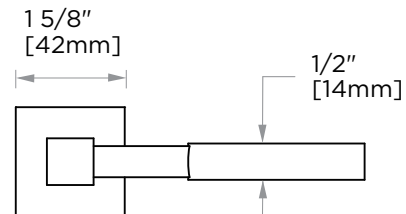

LONDON COLLECTION
TUMBLER WITH
HOLDER
248660

PRODUCT NAME: TUMBLER WITH HOLDER

PRODUCT CODE: 248660

MATERIAL: All-brass construction

KEY FEATURES: Contemporary design. Sleek rectangular shapes offset by strong squared anchors.

NOTE: Dimensions and specifications are subject to change without notice.