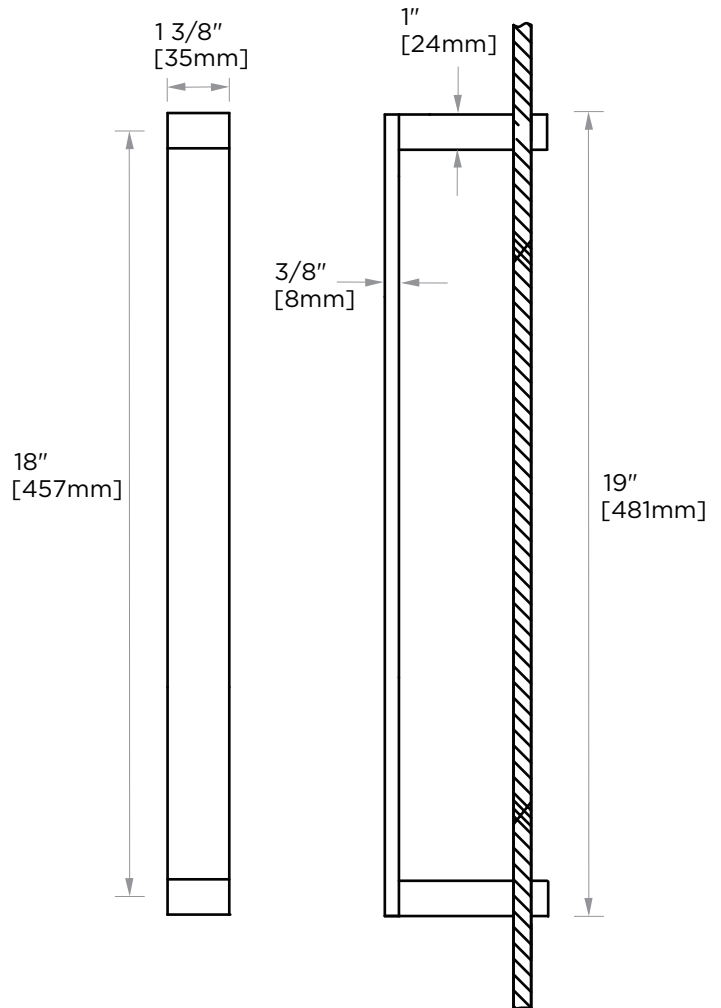

BERLIN COLLECTION SINGLE SHOWER DOOR HANDLE 2327518

PRODUCT NAME: SINGLE SHOWER DOOR HANDLE

PRODUCT CODE: 2327518

MATERIAL: All-brass construction

KEY FEATURES: Contemporary design with solid bold rectangular geometry.

NOTE: Dimensions and specifications are subject to change without notice.

HANDLES INFO

Components Included		
①	Handle	X1
②	Set Screw M6	X2
③	Fixing Bracket	X2
④	Rubber Gasket	X4

GLASS INFO

Glass Hole C-C Distance		
A	8"/203mm	8" Shower Door Handle
	12"/305mm	12" Shower Door Handle
	18"/457mm	18" Shower Door Handle
	24"/610mm	24" Shower Door Handle
	36"/914mm	36" Shower Door Handle
B	1/2" (12mm)	Glass Hole Diameter
C	6-12mm	Glass Thickness

Mounting Kits Included		
	X1	Allen Key

* Can be used with extension kit for thicker doors

NOTE: Dimensions and specifications are subject to change without notice.