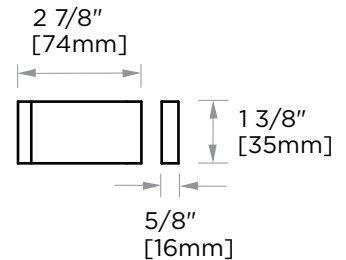

BERLIN COLLECTION SINGLE SHOWER DOOR HANDLE 2327518

PRODUCT NAME: SINGLE SHOWER DOOR HANDLE

PRODUCT CODE: 2327518

MATERIAL: All-brass construction

KEY FEATURES: Contemporary design with solid bold rectangular geometry.

NOTE: Dimensions and specifications are subject to change without notice.

HANDLES INFO

Components Included		
①	Handle	X1
②	Set Screw M6	X2
③	Fixing Bracket	X2
④	Rubber Gasket	X4

GLASS INFO

Glass Hole C-C Distance		
A	8"/203mm	8" Shower Door Handle
	12"/305mm	12" Shower Door Handle
	18"/457mm	18" Shower Door Handle
	24"/610mm	24" Shower Door Handle
	36"/914mm	36" Shower Door Handle
B	1/2" (12mm)	Glass Hole Diameter
C	6-12mm	Glass Thickness