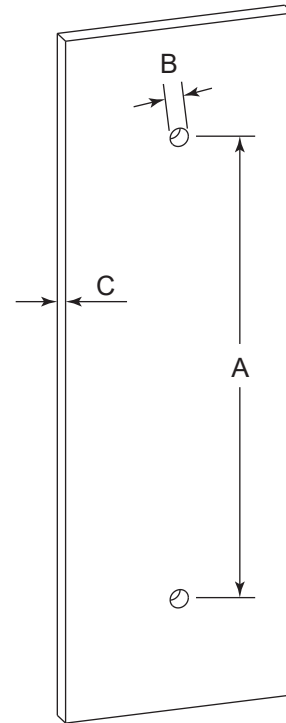

BERLIN COLLECTION SINGLE SHOWER DOOR HANDLE 2327518

PRODUCT NAME: SINGLE SHOWER DOOR HANDLE

PRODUCT CODE: 2327518

MATERIAL: All-brass construction

KEY FEATURES: Contemporary design with solid bold rectangular geometry.

NOTE: Dimensions and specifications are subject to change without notice.

HANDLES INFO

Components Included		
①	Handle	X1
②	Set Screw M6	X2
③	Fixing Bracket	X2
④	Rubber Gasket	X4

GLASS INFO

Glass Hole C-C Distance		
A	8"/203mm	8" Shower Door Handle
	12"/305mm	12" Shower Door Handle
	18"/457mm	18" Shower Door Handle
	24"/610mm	24" Shower Door Handle
	36"/914mm	36" Shower Door Handle
B	1/2" (12mm)	Glass Hole Diameter
C	6-12mm	Glass Thickness