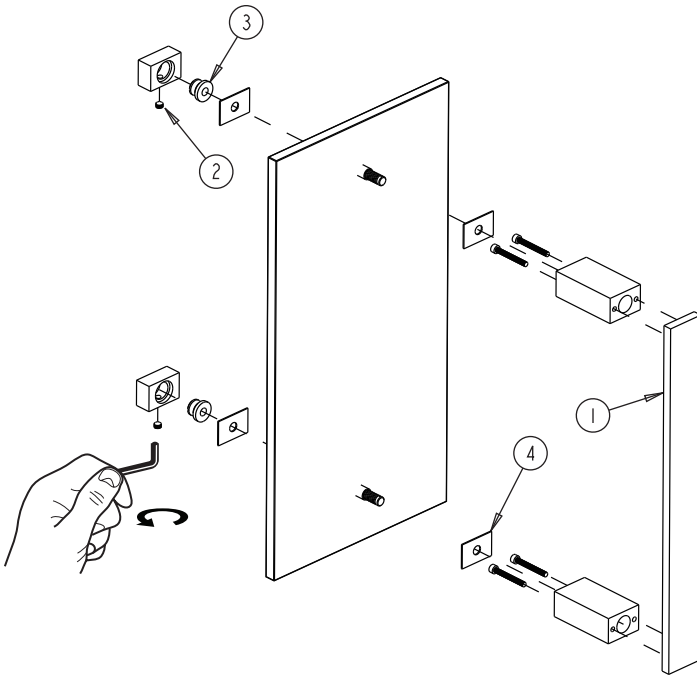

BERLIN COLLECTION SINGLE SHOWER DOOR HANDLE 2327518

PRODUCT NAME: SINGLE SHOWER DOOR HANDLE

PRODUCT CODE: 2327518

MATERIAL: All-brass construction

KEY FEATURES: Contemporary design with solid bold rectangular geometry.

NOTE: Dimensions and specifications are subject to change without notice.

HANDLES INFO

Components Included		
①	Handle	X1
②	Set Screw M6	X2
③	Fixing Bracket	X2
④	Rubber Gasket	X4

GLASS INFO

Glass Hole C-C Distance		
A	8"/203mm	8" Shower Door Handle
	12"/305mm	12" Shower Door Handle
	18"/457mm	18" Shower Door Handle
	24"/610mm	24" Shower Door Handle
	36"/914mm	36" Shower Door Handle
B	1/2" (12mm)	Glass Hole Diameter
C	6-12mm	Glass Thickness

Mounting Kits Included		
	X1	Allen Key

* Can be used with extension kit for thicker doors

NOTE: Dimensions and specifications are subject to change without notice.