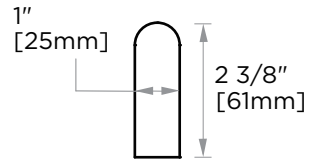

OSLO COLLECTION
APPLIANCE PULL 30"
144930

PRODUCT NAME: APPLIANCE PULL 30"

PRODUCT CODE: 144930

MATERIAL: All-brass construction

KEY FEATURES: Contemporary design.
Round minimalist look.

STOCKED FINISHES:

- Polished Chrome (99)
- Brushed Nickel (81)
- Polished Nickel (68)
- Matte Black (48)