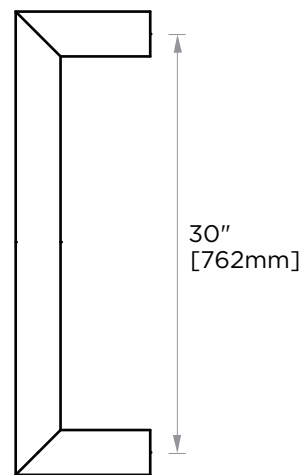

WARRANTY:

Lifetime Limited (Residential Use)
One Year (Commercial Use)

NOTE: Dimensions and specifications are subject to change without notice.