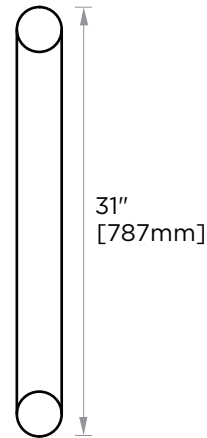

OSLO COLLECTION
APPLIANCE PULL 30"
144930

PRODUCT NAME: APPLIANCE PULL 30"

PRODUCT CODE: 144930

MATERIAL: All-brass construction

KEY FEATURES: Contemporary design.
Round minimalist look.

STOCKED FINISHES:

- Polished Chrome (99)
- Brushed Nickel (81)
- Polished Nickel (68)
- Matte Black (48)