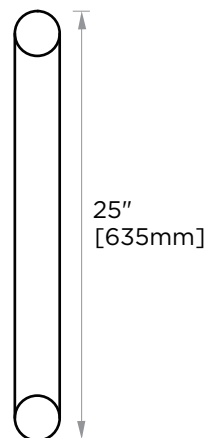

OSLO COLLECTION APPLIANCE PULL 24" 144924

PRODUCT NAME: APPLIANCE PULL 24"

PRODUCT CODE: 144924

MATERIAL: All-brass construction

KEY FEATURES: Contemporary design.
Round minimalist look.

**STOCKED
FINISHES:**

NOTE: Dimensions and specifications are subject to change without notice.