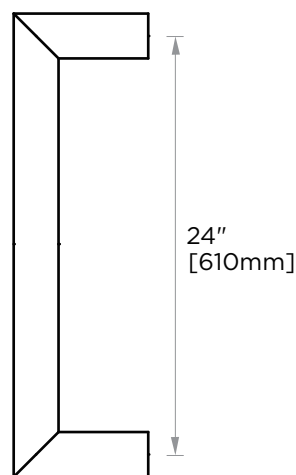

OSLO COLLECTION APPLIANCE PULL 24" 144924

PRODUCT NAME: APPLIANCE PULL 24"

PRODUCT CODE: 144924

MATERIAL: All-brass construction

KEY FEATURES: Contemporary design.
Round minimalist look.

**STOCKED
FINISHES:**

NOTE: Dimensions and specifications are subject to change without notice.