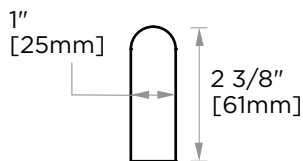

OSLO COLLECTION APPLIANCE PULL 24" 144924

PRODUCT NAME: APPLIANCE PULL 24"

PRODUCT CODE: 144924

MATERIAL: All-brass construction

KEY FEATURES: Contemporary design.
Round minimalist look.

**STOCKED
FINISHES:**

NOTE: Dimensions and specifications are subject to change without notice.