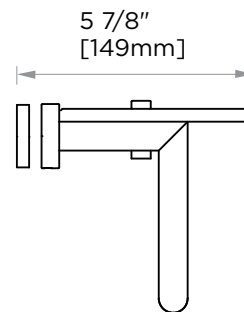

## OSLO COLLECTION GLASS MOUNTED GLASS SHELF W/TOWEL BAR 144676TG

**PRODUCT NAME:** GLASS MOUNTED GLASS SHELF W/TOWEL BAR

**PRODUCT CODE:** 144676TG

**MATERIAL:** All-brass construction

**KEY FEATURES:** Contemporary design.  
Round minimalist look.

NOTE: Dimensions and specifications are subject to change without notice.