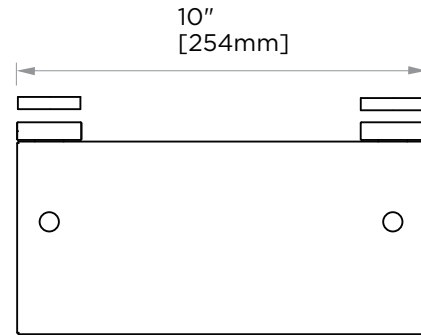

## OSLO COLLECTION GLASS MOUNTED GLASS SHELF W/TOWEL BAR 144676TG

**PRODUCT NAME:** GLASS MOUNTED GLASS SHELF W/TOWEL BAR

**PRODUCT CODE:** 144676TG

**MATERIAL:** All-brass construction

**KEY FEATURES:** Contemporary design.  
Round minimalist look.

NOTE: Dimensions and specifications are subject to change without notice.