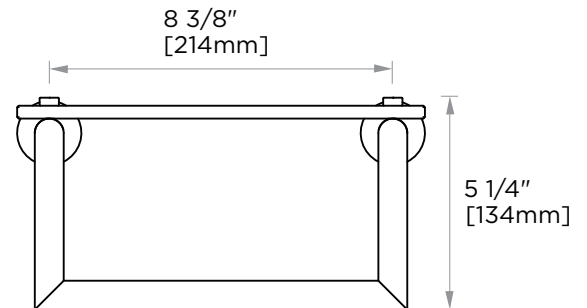

## OSLO COLLECTION GLASS MOUNTED GLASS SHELF W/TOWEL BAR 144676TG

**PRODUCT NAME:** GLASS MOUNTED GLASS SHELF W/TOWEL BAR

**PRODUCT CODE:** 144676TG

**MATERIAL:** All-brass construction

**KEY FEATURES:** Contemporary design.  
Round minimalist look.

NOTE: Dimensions and specifications are subject to change without notice.