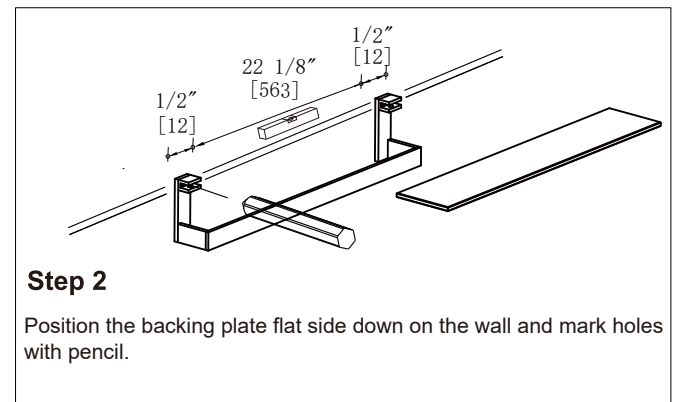

BERLIN COLLECTION

GLASS SHELF W/TOWEL BAR 24" 232678

Tools required for installation

- Level
- Drill
- Pencil
- Screwdriver
- Hammer