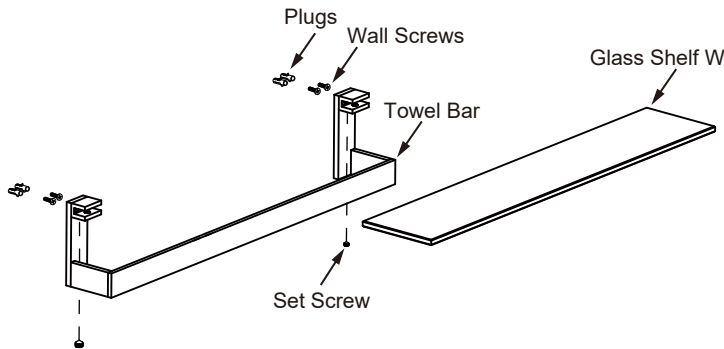

BERLIN COLLECTION

GLASS SHELF W/TOWEL BAR 24" 232678

Tools required for installation

- Level
- Drill
- Pencil
- Screwdriver
- Hammer