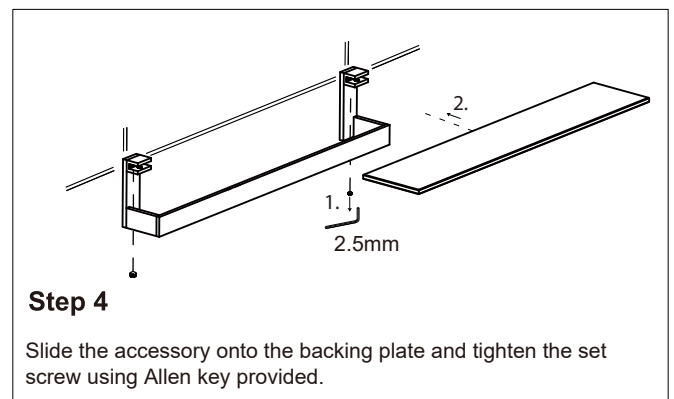

BERLIN COLLECTION

GLASS SHELF W/TOWEL BAR 24" 232678

Tools required for installation

- Level
- Drill
- Pencil
- Screwdriver
- Hammer