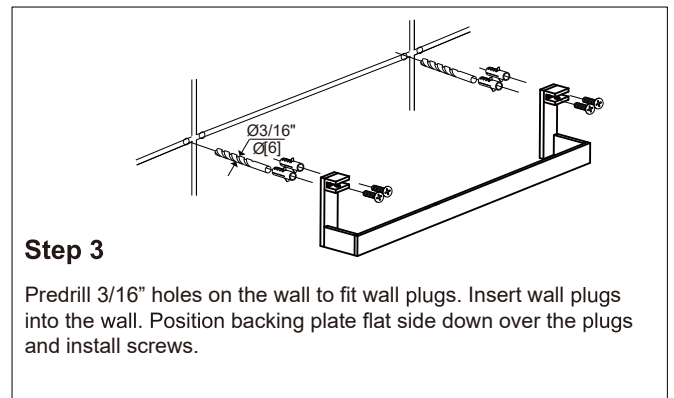

BERLIN COLLECTION

GLASS SHELF W/TOWEL BAR 24" 232678

Tools required for installation

- Level
- Drill
- Pencil
- Screwdriver
- Hammer