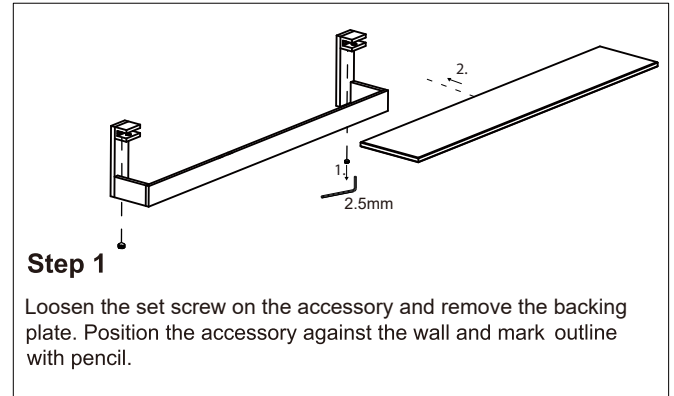

BERLIN COLLECTION

GLASS SHELF W/TOWEL BAR 24" 232678

Tools required for installation

- Level
- Drill
- Pencil
- Screwdriver
- Hammer