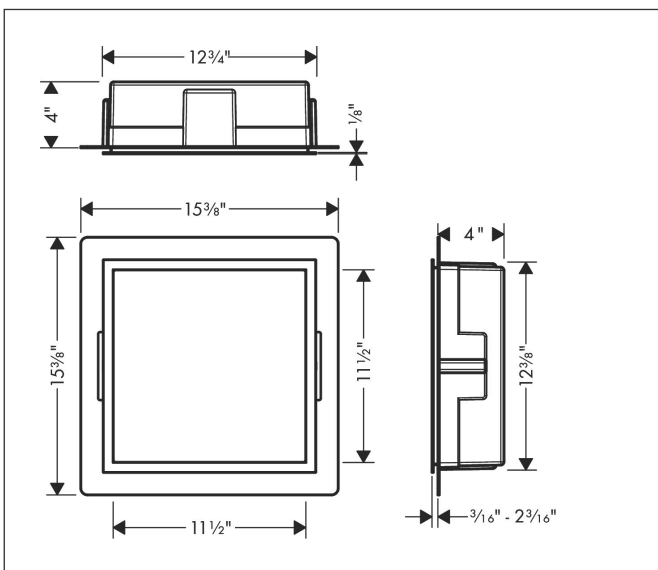

Brand hansgrohe
 Art. Name **XtraStoris Individual** Wall niche Matt Black with design frame 12"x 12"x 4"
 Art. Nr. 56098700
 Surface matte white
 Pos. 1

Product Picture

Features

- Consists of: wall niche with design frame, sealing set
- Body colour: matte black
- Installation depth: 100 mm
- Where to use: new construction, renovation
- Easy to clean surface
- Suitable for use in wet areas
- Wall type: solid wall construction, drywall construction
- Material sealing set: Polystyrene (PS)
- Material wall niche: Stainless Steel 304 (1.4301)
- With 2 mm thick design frame
- Dimensions wall niche: 300 x 300 x 100 mm (HxWxD)
- Required dimensions for sealing set: 313 x 325 x 100 mm (HxWxD)

Drawing

Technology