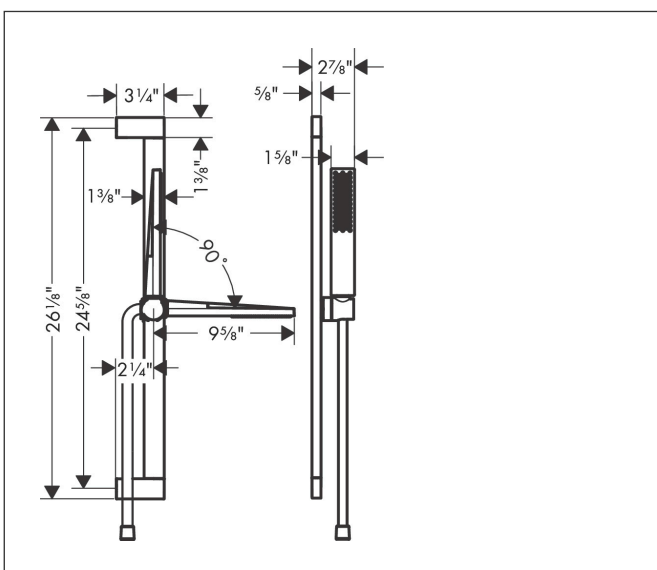

Brand hansgrohe
 Art. Name **Pulsify E** Wallbar Set 100 1-Jet 24", 2.5 GPM
 Art. Nr. 24370821
 Surface brushed nickel
 Pos. 1

Product Picture

Features

- Consists of: Baton handshower, Wallbar, Handshower hose, Slider
- Spray modes: PowderRain
- Flow: 2.5 GPM (9.5 L/Min)
- Pivot connector prevents hose from tangling
- Wall mounted: Fastens with screws
- Wallbar type: swivelling shower bar
- Stand pipe: 26 Inch
- Profile stand pipe: cubic

Drawing

Technology

Spray Types