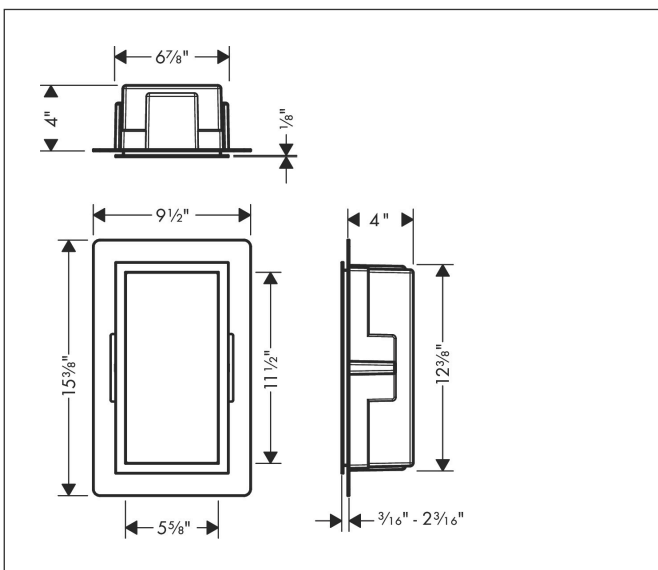

Brand hansgrohe
 Art. Name **XtraStoris Individual** Wall niche Matt White with design frame 12"x 6"x 4"
 Art. Nr. 56096700
 Surface matte white
 Pos. 1

Product Picture

Features

- Consists of: wall niche with design frame, sealing set
- Body colour: Matt White
- Installation depth: 100 mm
- Where to use: new construction, renovation
- Easy to clean surface
- Suitable for use in wet areas
- Wall type: solid wall construction, drywall construction
- Material sealing set: Polystyrene (PS)
- Material wall niche: Stainless Steel 304 (1.4301)
- With 2 mm thick design frame
- Dimensions wall niche: 300 x 150 x 100 mm (HxWxD)
- Required dimensions for sealing set: 313 x 175 x 100 mm (HxWxD)

Drawing

Technology