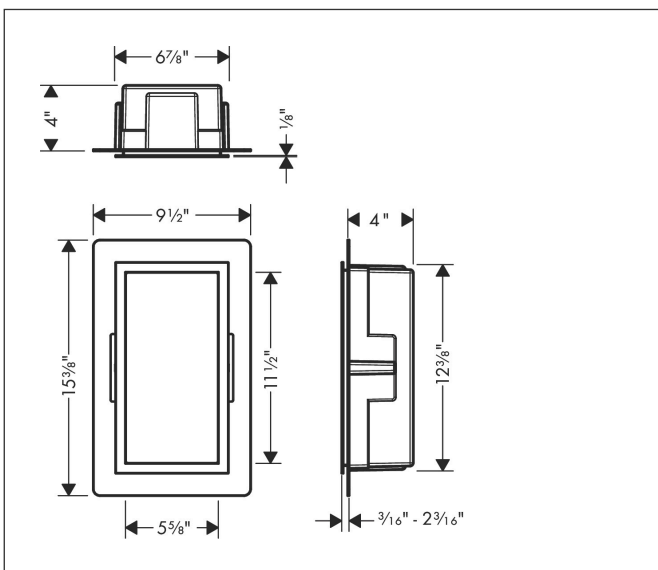

Brand hangrohe
 Art. Name **XtraStoris Individual** Wall niche Matt Black with design frame 12"x 6"x 4"
 Art. Nr. 56095700
 Surface matte white
 Pos. 1

Product Picture

Features

- Consists of: wall niche with design frame, sealing set
- Body colour: matte black
- Installation depth: 100 mm
- Where to use: new construction, renovation
- Easy to clean surface
- Suitable for use in wet areas
- Wall type: solid wall construction, drywall construction
- Material sealing set: Polystyrene (PS)
- Material wall niche: Stainless Steel 304 (1.4301)
- With 2 mm thick design frame
- Dimensions wall niche: 300 x 150 x 100 mm (HxWxD)
- Required dimensions for sealing set: 313 x 175 x 100 mm (HxWxD)

Drawing

Technology