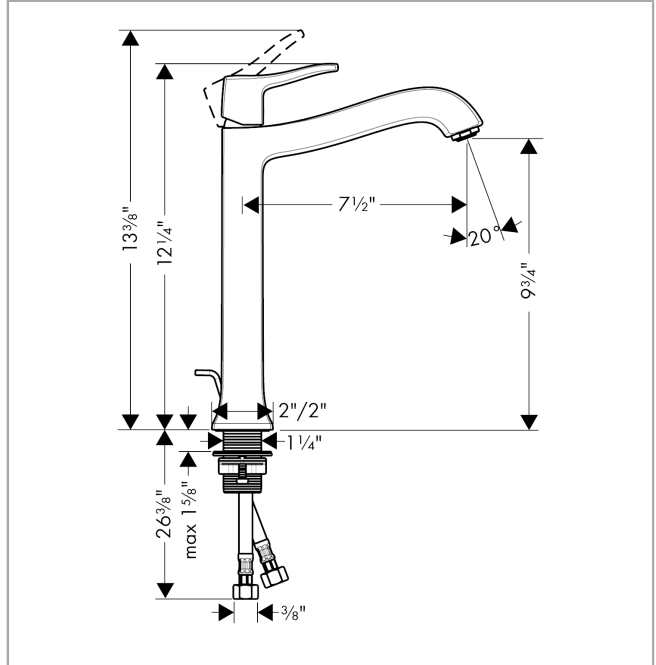

Metris C
Single-Hole Faucet 250 with Pop-Up Drain, 1.2 GPM
 Finishes : **polished nickel** Part no. : **31078831**

Description

Features

- Aerated spray
- Flow: 1.2 GPM (4.5 L/Min)
- Ceramic cartridge
- Includes pop-up drain

Item details

List Price \$ 617.00

Technology

Compliance

Product image

Scale drawing

Metris C
Single-Hole Faucet 250 with Pop-Up Drain, 1.2 GPM
 Finishes : **polished nickel** Part no. : **31078831**

Exploded drawing

Year of production: >07/16

Metris C

Single-Hole Faucet 250 with Pop-Up Drain, 1.2 GPM

Finishes : polished nickel Part no. : 31078831

Spare parts list

Year of production: >07/16

Pos.	Description	Part no.	Price	PU
1	handle	31291830	-	1
2	screw cover	96338000	-	1
3	flange	98863830	-	1
4	nut	98864000	-	1
5	cartridge, assy	95973001	-	1
6	locking screw for handle	95140000	-	1
7	seal	98865000	-	1
8	adapter for cartridge	98866000	-	1
9	fixing set (Ø 32)	13961000	-	1
10	aerator M24x1 (4,5 l/min)	92877830	-	1
11	connection hose 18½" M8x0,75 3/8"	96321001	-	1
a	pop up waste	88509830	-	1
b	pull rod	96657830	-	1
c	lever arm 340mm (ball-Ø12mm)	96324000	-	1
d	lever collar	97548000	-	1