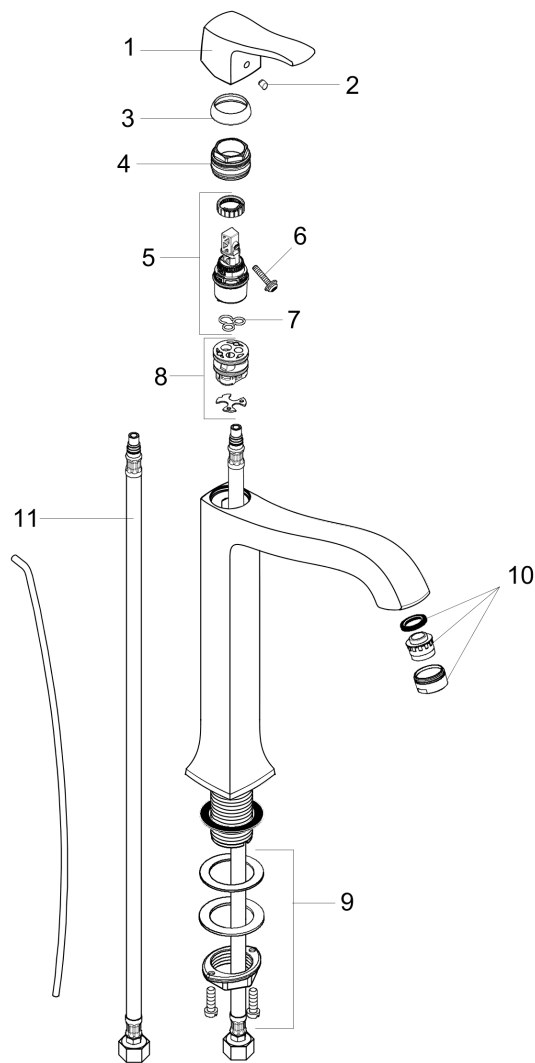

Metris C
Single-Hole Faucet 250 with Pop-Up Drain, 1.2 GPM
 Finishes : **polished nickel** Part no. : **31078831**

Description

Features

- Aerated spray
- Flow: 1.2 GPM (4.5 L/Min)
- Ceramic cartridge
- Includes pop-up drain

Item details

List Price \$ 617.00

Technology

Compliance

Product image

Scale drawing

Metris C
Single-Hole Faucet 250 with Pop-Up Drain, 1.2 GPM
 Finishes : **polished nickel** Part no. : **31078831**

Exploded drawing

Year of production: >07/16

Metris C

Single-Hole Faucet 250 with Pop-Up Drain, 1.2 GPM

Finishes : polished nickel Part no. : 31078831

Spare parts list

Year of production: >07/16

Pos.	Description	Part no.	Price	PU
1	handle	31291830	-	1
2	screw cover	96338000	-	1
3	flange	98863830	-	1
4	nut	98864000	-	1
5	cartridge, assy	95973001	-	1
6	locking screw for handle	95140000	-	1
7	seal	98865000	-	1
8	adapter for cartridge	98866000	-	1
9	fixing set (Ø 32)	13961000	-	1
10	aerator M24x1 (4,5 l/min)	92877830	-	1
11	connection hose 18½" M8x0,75 3/8"	96321001	-	1
a	pop up waste	88509830	-	1
b	pull rod	96657830	-	1
c	lever arm 340mm (ball-Ø12mm)	96324000	-	1
d	lever collar	97548000	-	1