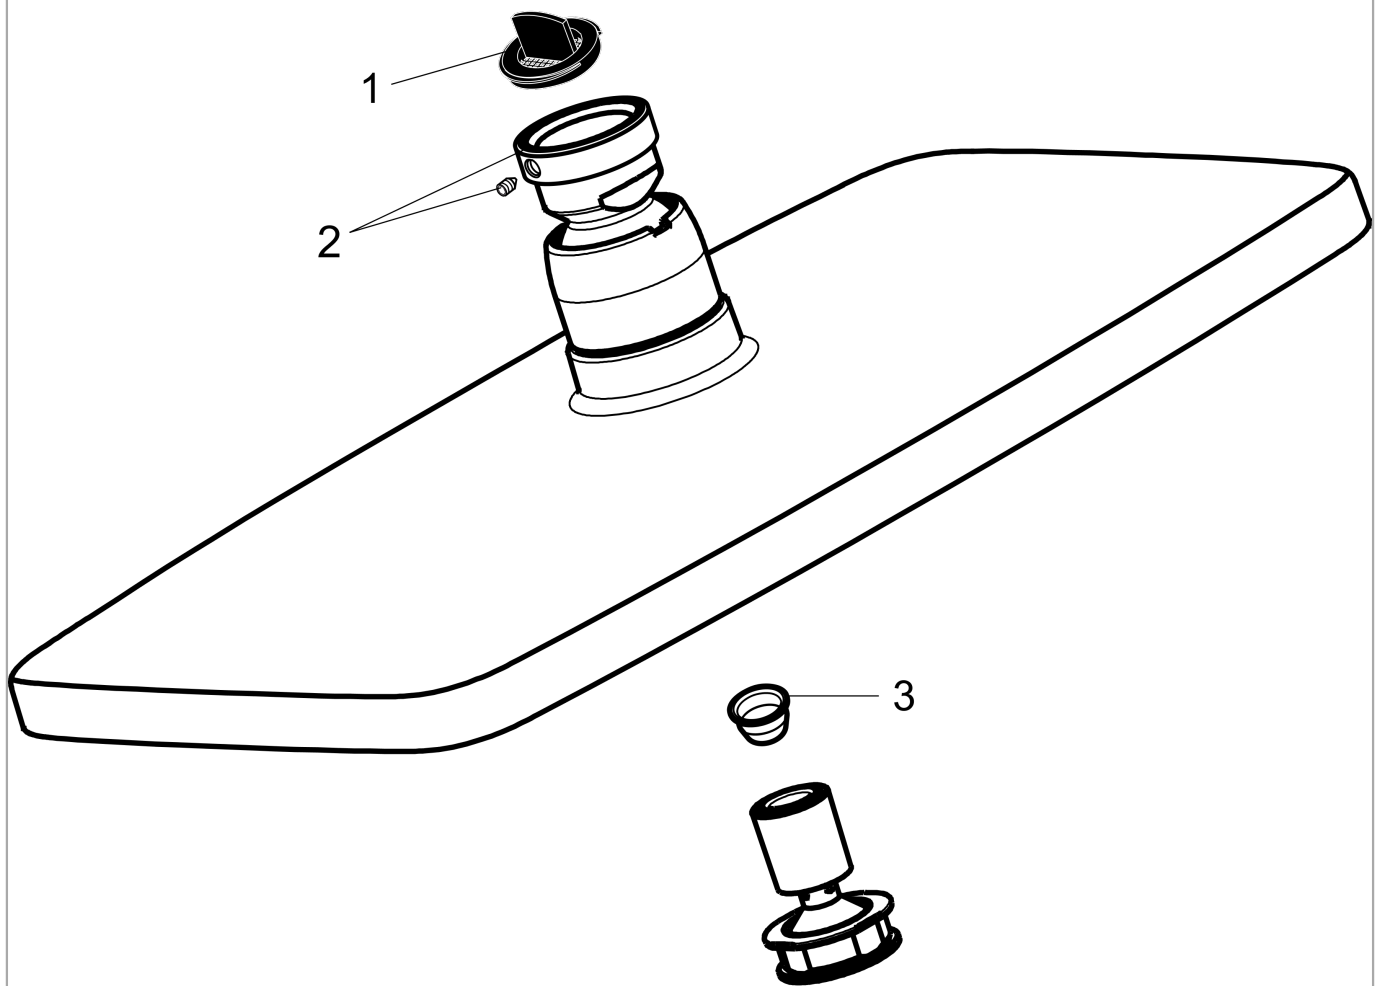

**Raindance E**

**Showerhead 360 1-Jet, 2.5 GPM**

Finishes : **brushed nickel** Part no. : **27381821**

**Description**

**Features**

- 163 no-clog spray channels
- Spray modes: RainAir
- Flow: 2.5 GPM (9.5 L/Min)
- Fully-finished matching spray face

**Item details**

List Price \$ 1,162.00

**Technology**

**Compliance**

**Product image**

**Scale drawing**

**Raindance E**

**Showerhead 360 1-Jet, 2.5 GPM**

Finishes : **brushed nickel** Part no. : **27381821**

**Exploded drawing**

Year of production: >06/10

**Raindance E**

**Showerhead 360 1-Jet, 2.5 GPM**

Finishes : **brushed nickel** Part no. : **27381821**