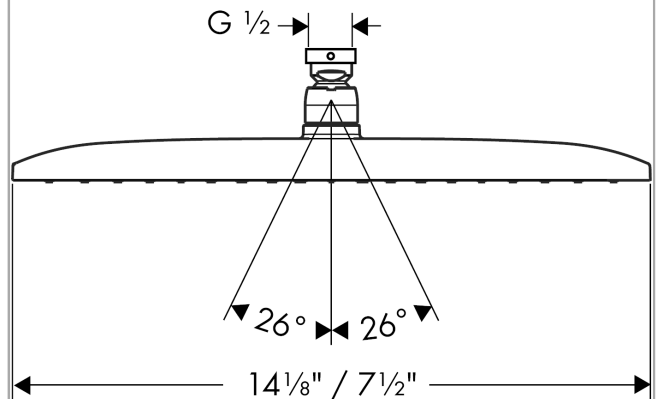

**Raindance E**

**Showerhead 360 1-Jet, 2.5 GPM**

Finishes : **brushed nickel** Part no. : **27381821**

**Description**

**Features**

- 163 no-clog spray channels
- Spray modes: RainAir
- Flow: 2.5 GPM (9.5 L/Min)
- Fully-finished matching spray face

**Item details**

List Price \$ 1,162.00

**Technology**

**Compliance**

**Product image**

**Scale drawing**

**Raindance E**

**Showerhead 360 1-Jet, 2.5 GPM**

Finishes : **brushed nickel** Part no. : **27381821**

**Exploded drawing**

Year of production: >06/10

**Raindance E**

**Showerhead 360 1-Jet, 2.5 GPM**

Finishes : **brushed nickel** Part no. : **27381821**