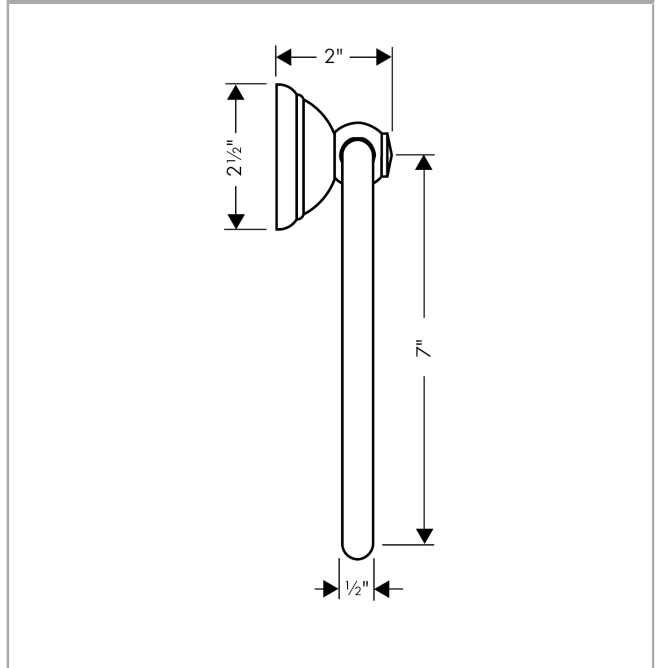

C Accessories

Towel Ring

Finishes : **brushed nickel** Part no. : **06095820**

Description

Features

- Metal holder
- Brass
- Wall-mounted

Item details

List Price \$ 193.00

Product image

Scale drawing

C Accessories

Towel Ring

Finishes : brushed nickel Part no. : 06095820

Exploded drawing

Year of production: >01/04

C Accessories

Towel Ring

Finishes : **brushed nickel** Part no. : **06095820**

Spare parts list

Year of production: >01/04

Pos.	Description	Part no.	Price	PU
1	support element	96341000	-	1
2	mounting set	40915000	-	1