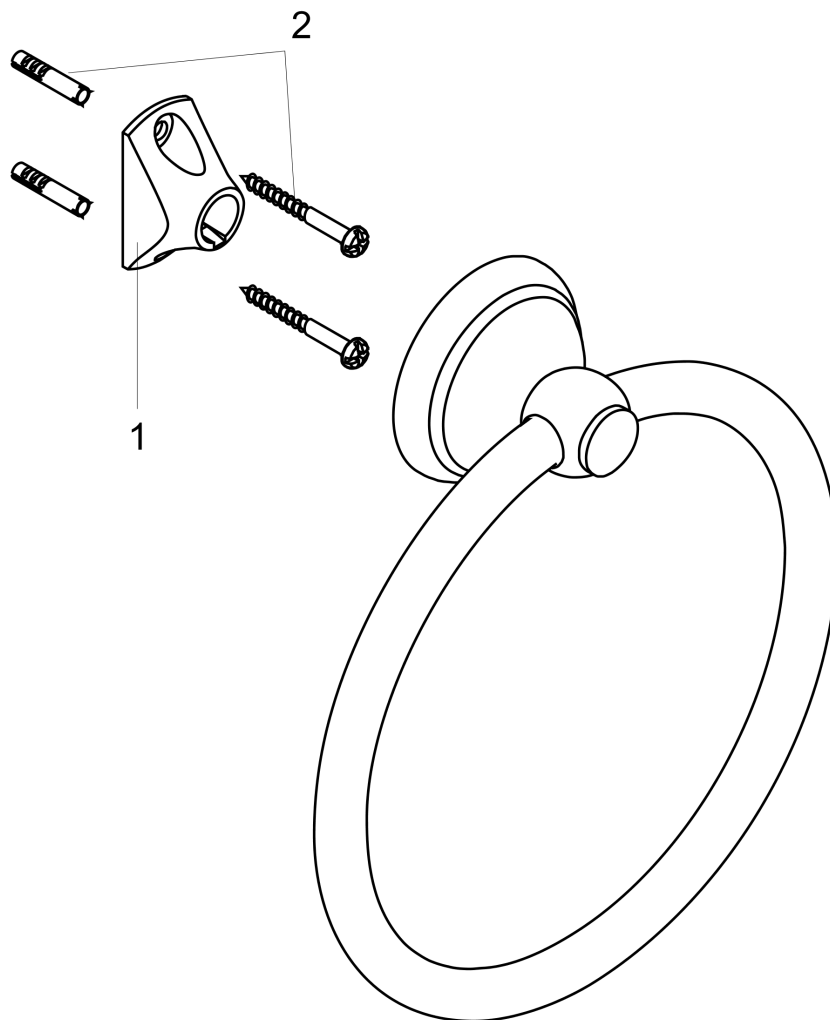

C Accessories

Towel Ring

Finishes : **brushed nickel** Part no. : **06095820**

Description

Features

- Metal holder
- Brass
- Wall-mounted

Item details

List Price \$ 193.00

Product image

Scale drawing

C Accessories

Towel Ring

Finishes : brushed nickel Part no. : 06095820

Exploded drawing

Year of production: >01/04

C Accessories

Towel Ring

Finishes : **brushed nickel** Part no. : **06095820**

Spare parts list

Year of production: >01/04

Pos.	Description	Part no.	Price	PU
1	support element	96341000	-	1
2	mounting set	40915000	-	1