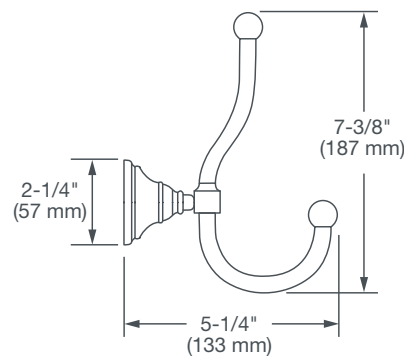

RANDALL[®]

ROBE HOOK

- Solid brass construction
- Concealed mounting
- Bottom hook pivots
- Includes assembly hardware

AVAILABLE FINISHES

Polished Chrome
Brushed Nickel
Platinum Nickel
Satin Brass

FINISH CODE

100
144
150
427

DESCRIPTION

Robe Hook

PRODUCT NUMBER

D35102210.XXX

IMPORTANT: These measurements are subject to change or cancellation.
No responsibility is assumed for use of superseded or voided pages.

PART OF **LIXIL**