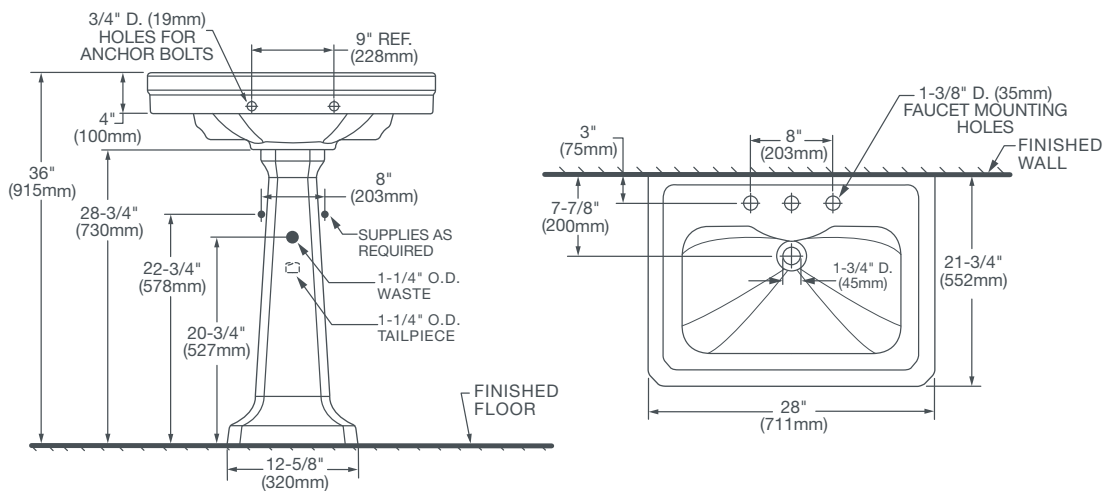

AMERICAN STANDARD

FITZGERALD™

28" PEDESTAL LAVATORY

FEATURES

- Fine fire clay
- Romantic design
- Faucet ledge with integral soap recess
- Recessed overflow

DIMENSIONS

NOMINAL DIMENSIONS

28" x 21-3/4" x 36" (711 x 552 x 915mm)
Pedestal back open 13-1/2" up from floor

BOWL INSIDE DIMENSIONS

20-3/16" (512mm) wide
12-1/4" (311mm) front to back
6-3/8" (162mm) depth

COLORS/FINISHES

Canvas White (415), Biscuit (071)

SEPARATE COMPONENTS

- D20015001.XXX Lavatory with Single Hole
- D20015008.XXX Lavatory with Three Hole
- D21015000.XXX Pedestal Base Only
- 7301531-100.0070A Pedestal Lavatory Mounting Kit

COMPLIANCE CERTIFICATIONS

Meets or Exceeds ASME A112.19.2-2008/CSA B45.1-8

NOTES:

- Dimension shown for location of supplies and "P" trap are suggested. Provide suitable reinforcement for all wall supports.
- Pedestal anchoring screws not included
- Fittings not included with fixture and must be ordered separately.
- Installation Instructions supplied with lavatory and console legs.

IMPORTANT:

Dimensions of fixtures are nominal and may vary within the range of tolerance established by ANSI standards. These measurements are subject to change or cancellation. No responsibility is assumed for use of superseded or voided pages.