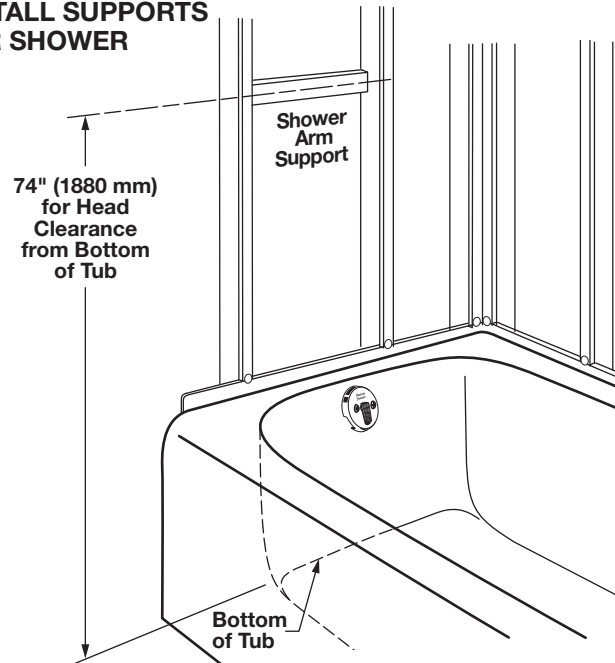

ROUGH-IN DIMENSIONS

Apply Sealing Tape to all Threaded Connections. Install Shower Arm, Showerhead

INSTALL SUPPORTS FOR SHOWER

In the United States:

DXV
One Centennial Avenue
Piscataway, New Jersey 08855
Attention: Director of Customer Care