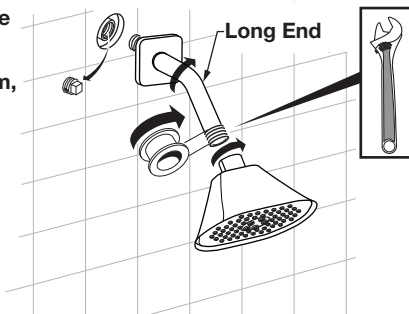

Most of the procedures require the use of common tools and materials, which are available from hardware and plumbing supply stores. It is essential that the tools and materials be on hand before work is begun.

Channel Locks

Adjustable Wrench

Teflon Tape

Plumbers' Grease

CARE AND CLEANING

Do: Simply rinse the product clean with clear water, dry with a soft cotton flannel cloth.

Do Not: Clean the product with soaps, acid, polish, abrasives, harsh cleaners, or a cloth with a coarse surface.

ROUGH-IN DIMENSIONS

Apply Sealing Tape to all Threaded Connections. Install Shower Arm, Showerhead

INSTALL SUPPORTS FOR SHOWER

In the United States:

DXV
One Centennial Avenue
Piscataway, New Jersey 08855
Attention: Director of Customer Care