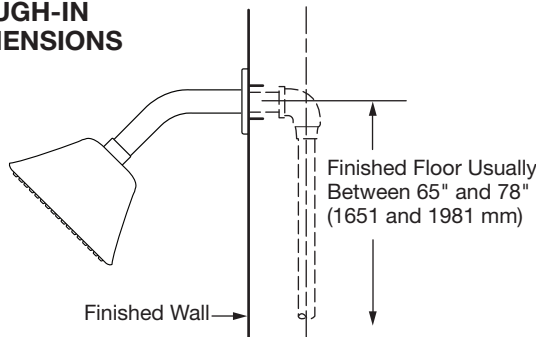

ROUGH-IN DIMENSIONS

Apply Sealing Tape to all Threaded Connections. Install Shower Arm, Showerhead

INSTALL SUPPORTS FOR SHOWER

In the United States:

DXV
One Centennial Avenue
Piscataway, New Jersey 08855
Attention: Director of Customer Care