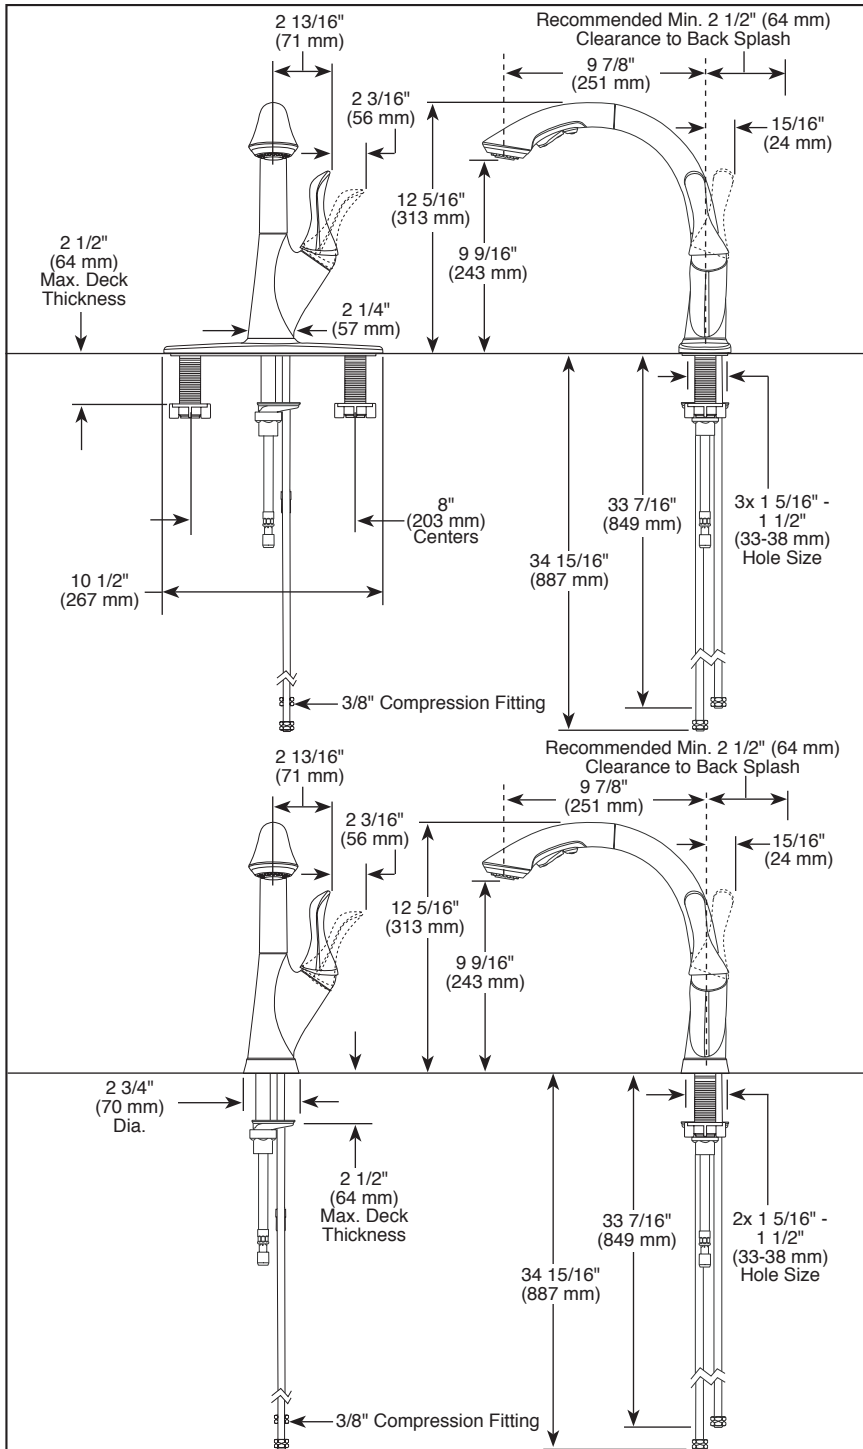

4153-DST▲

Submitted Model No.:

Specific Features:

▲ Designate Proper Finish Suffix

Delta reserves the right (1) to make changes in specifications and materials, and (2) to change or discontinue models, both without notice or obligation. Dimensions are for reference only. See current full-line price book or www.deltafaucet.com for finish options and product availability.

DSP-K-4153-DST Rev. C

KITCHEN FAUCETS

- Linden™ Series
- Single Handle Pull-Out

FEATURES:

- DIAMOND Seal® Technology
- Touch-Clean® Sprayhead
- 2-Function Pull-Out w/Multi-Flow™

STANDARD SPECIFICATIONS:

- Max flow rate of 1.5 gpm @ 60 PSI (5.7 L/min @ 414 kPa) in spray and standard aerated mode
- Max flow rate of 2.2 gpm @ 60 PSI (8.3 L/min @ 414 kPa) in aerated mode using Multi-Flow™ feature
- One or three hole mount (escutcheon included)
- Diamond coated ceramic cartridge
- 3/8" O.D. straight, staggered PEX supply tubes
- Spout rotates 360°
- Red/blue indicator markings
- Two-function wand; aerated stream or spray
- Dual integral check valves in spout
- Spout is connected to valve body with a 53" (1346 mm) long hose