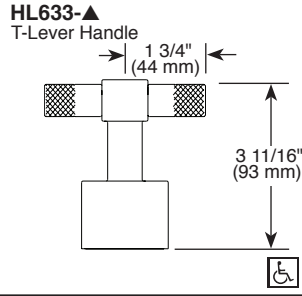

▲ Designate finish suffix

Brizo Kitchen & Bath Company reserves the right (1) to make changes in specifications and materials, and (2) to change or discontinue models, both without notice or obligation. Dimensions are for reference only. See current full-line price book or www.brizo.com for finish options and product availability.

Brizo Kitchen & Bath Company
55 E. 111th Street, Indianapolis, Indiana 46280
350 South Edgeware Road, St. Thomas, ON N5P 4L1
© 2018 Brizo Kitchen & Bath Company