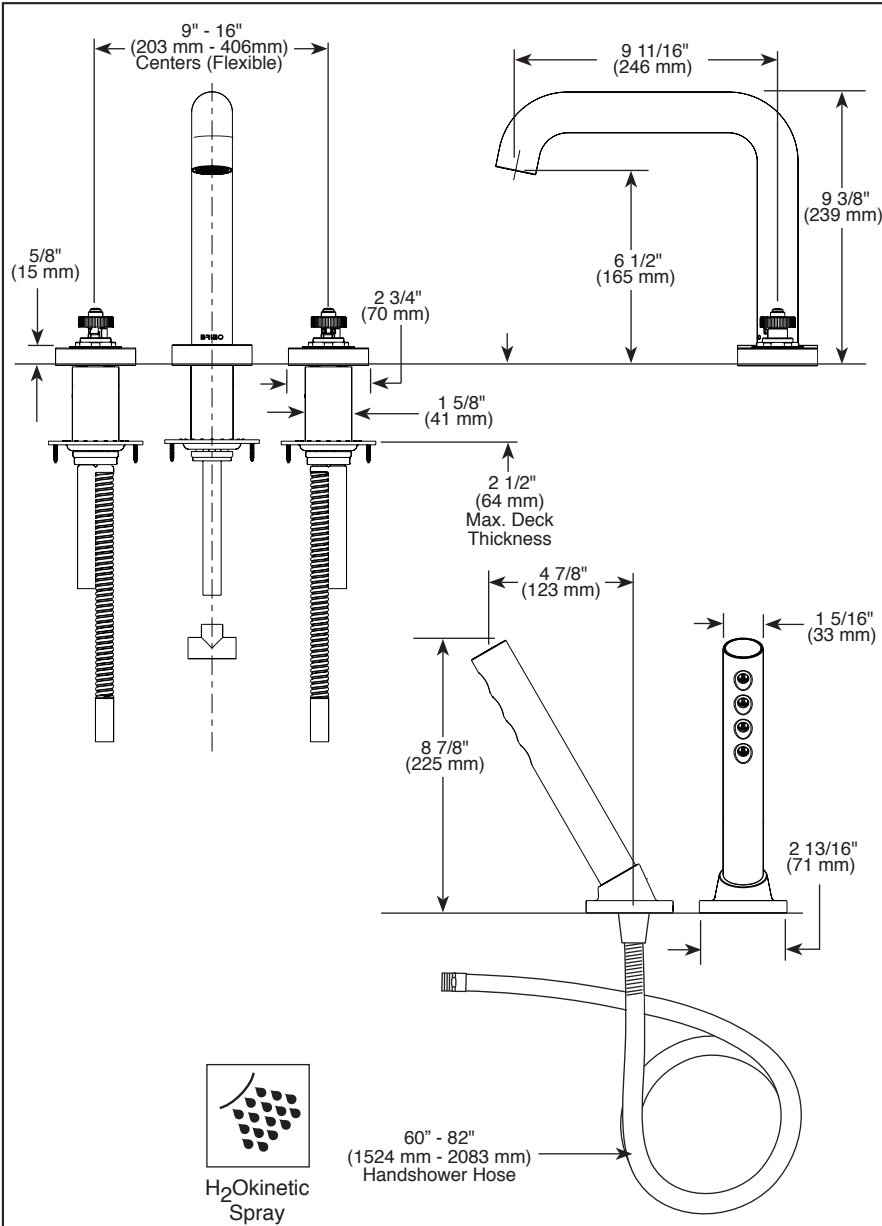

T67335-▲LHP

T67435-▲LHP

Submitted Model No.: \_\_\_\_\_

Specific Features: \_\_\_\_\_

H<sub>2</sub>Okinetik  
Spray

60" - 82"  
(1524 mm - 2083 mm)  
Handshower Hose

## ROMAN TUB FAUCET TRIM

- Litze™ Bath Collection
- Three Hole Installation (T67335-LHP)
- Four Hole Installation (T67435-LHP)

### FEATURES:

- H<sub>2</sub>Okinetik Technology<sup>®</sup>
- **STANDARD SPECIFICATIONS:**
- Trim only for two handle Roman Tub faucet for concealed mounting
- Temperature and volume controlled with handles
- Rough-In kit required to complete installation, sold separately (R64707 for four hole and R62707 for three hole). There are separate specification sheets available for each rough-in kit.
- Handshower includes double check valves for backflow prevention (T67435)
- Handshower maximum 1.75 gpm @ 80 psi, 6.6 L/min @ 550 kPa
- 60" - 82" (1524 mm - 2083 mm) stretchable finished metal hose