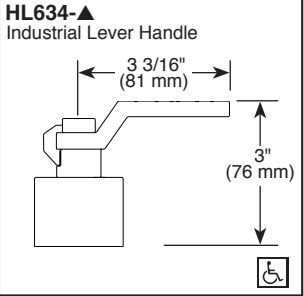

▲ Designate finish suffix

Brizo Kitchen & Bath Company reserves the right (1) to make changes in specifications and materials, and (2) to change or discontinue models, both without notice or obligation. Dimensions are for reference only. See current full-line price book or www.brizo.com for finish options and product availability.

Brizo Kitchen & Bath Company
55 E. 111th Street, Indianapolis, Indiana 46280
350 South Edgeware Road, St. Thomas, ON N5P 4L1
© 2018 Brizo Kitchen & Bath Company