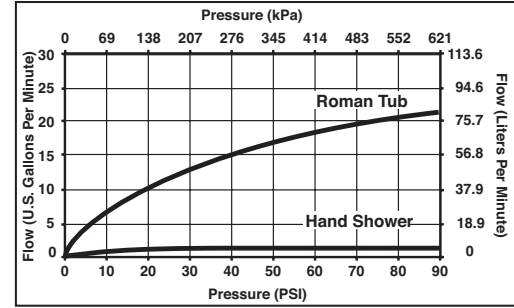

▲ Designate finish suffix

Brizo Kitchen & Bath Company reserves the right (1) to make changes in specifications and materials, and (2) to change or discontinue models, both without notice or obligation. Dimensions are for reference only. See current full-line price book or www.brizo.com for finish options and product availability.

Brizo Kitchen & Bath Company
55 E. 111th Street, Indianapolis, Indiana 46280
350 South Edgeware Road, St. Thomas, ON N5P 4L1
© 2018 Brizo Kitchen & Bath Company