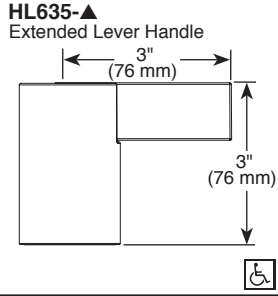

▲ Designate finish suffix

Brizo Kitchen & Bath Company reserves the right (1) to make changes in specifications and materials, and (2) to change or discontinue models, both without notice or obligation. Dimensions are for reference only. See current full-line price book or www.brizo.com for finish options and product availability.

Brizo Kitchen & Bath Company
55 E. 111th Street, Indianapolis, Indiana 46280
350 South Edgeware Road, St. Thomas, ON N5P 4L1
© 2018 Brizo Kitchen & Bath Company