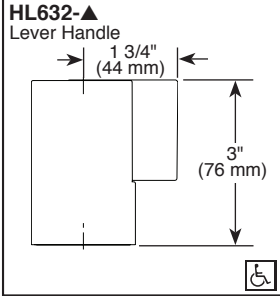

▲ Designate finish suffix

Brizo Kitchen & Bath Company reserves the right (1) to make changes in specifications and materials, and (2) to change or discontinue models, both without notice or obligation. Dimensions are for reference only. See current full-line price book or www.brizo.com for finish options and product availability.

Brizo Kitchen & Bath Company
55 E. 111th Street, Indianapolis, Indiana 46280
350 South Edgeware Road, St. Thomas, ON N5P 4L1
© 2018 Brizo Kitchen & Bath Company