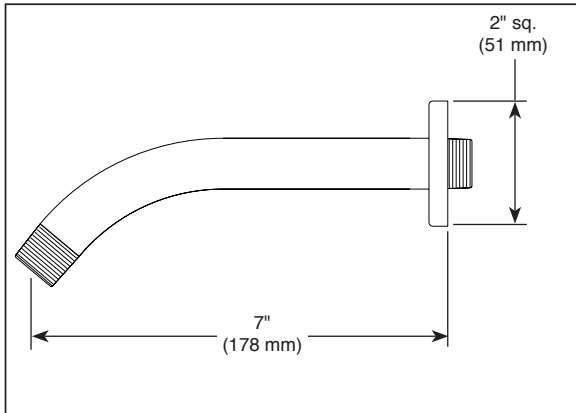

RP74448▲

Submitted Model No.: _____

Specific Features: _____

▲ Designate proper finish suffix

BRIZO®

SHOWER ARM AND FLANGE

■ Siderna® Bath Collection

STANDARD SPECIFICATIONS: