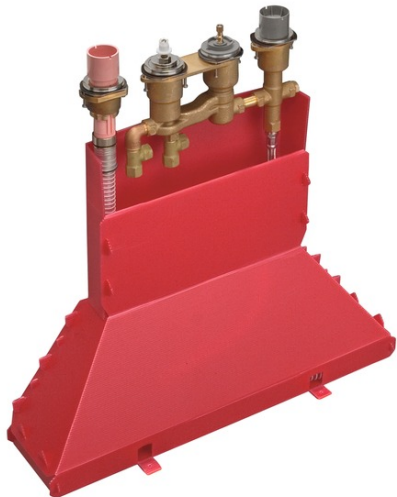

Rough, 4-Hole Thermostatic Roman Tub Set
Finishes : n.a. Part no. : 15460181

Description

Features

- 1/2" NPT

Product image

Scale drawing